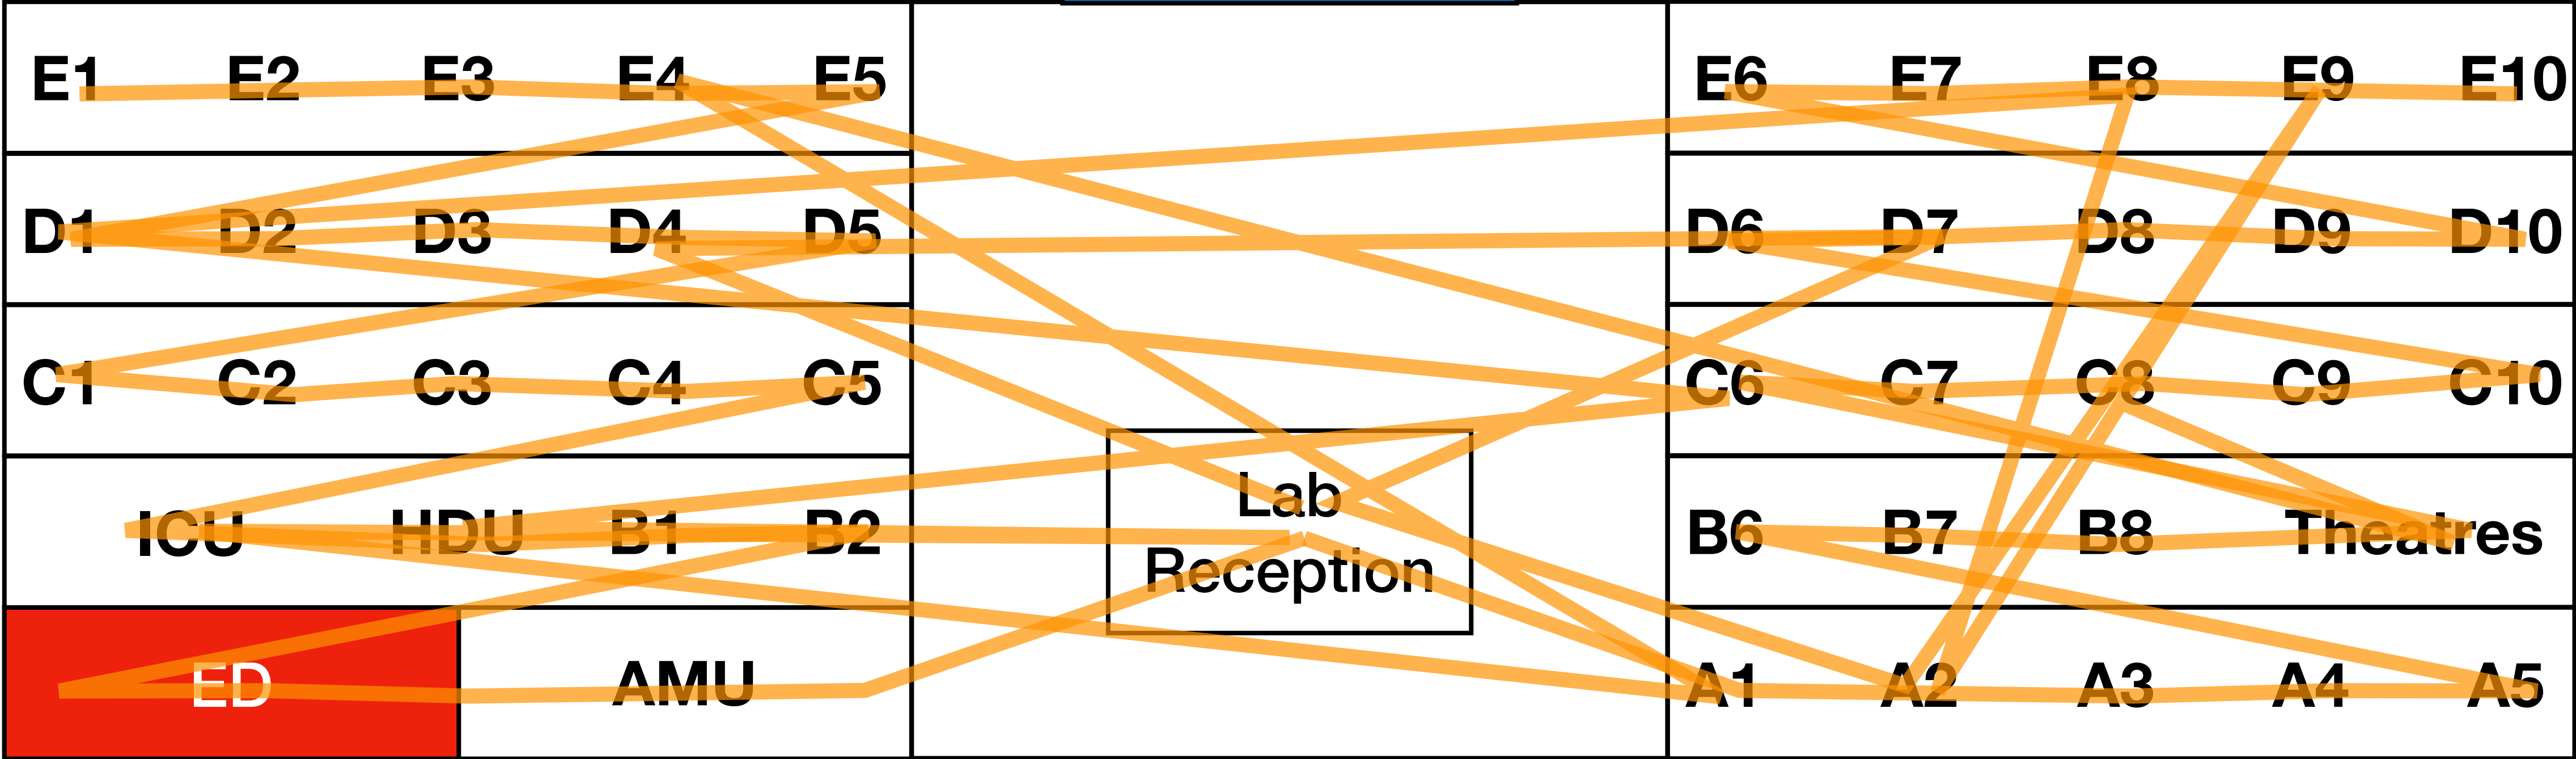

porteroo

Hospital

This box is emptied regularly.
Last collection time each day:

18:00

To check the next collection time
or to request urgent collection,
scan this code on any
smartphone.

In case of problems, please call Portering
Control on extension 3600

Collection Point
WARD 7

Next Collection

17:10

Delivery Window

17:55

Urgent Request

porteroo

Porter
Jim

Current job

Collection

Collect specimens from **Ward Green** By **13:28**

Mark as completed

Next jobs

13:28 - Delivery to Lab

porteroo

Porter
Jim

- Server
- Printer
- One mobile phone per porter