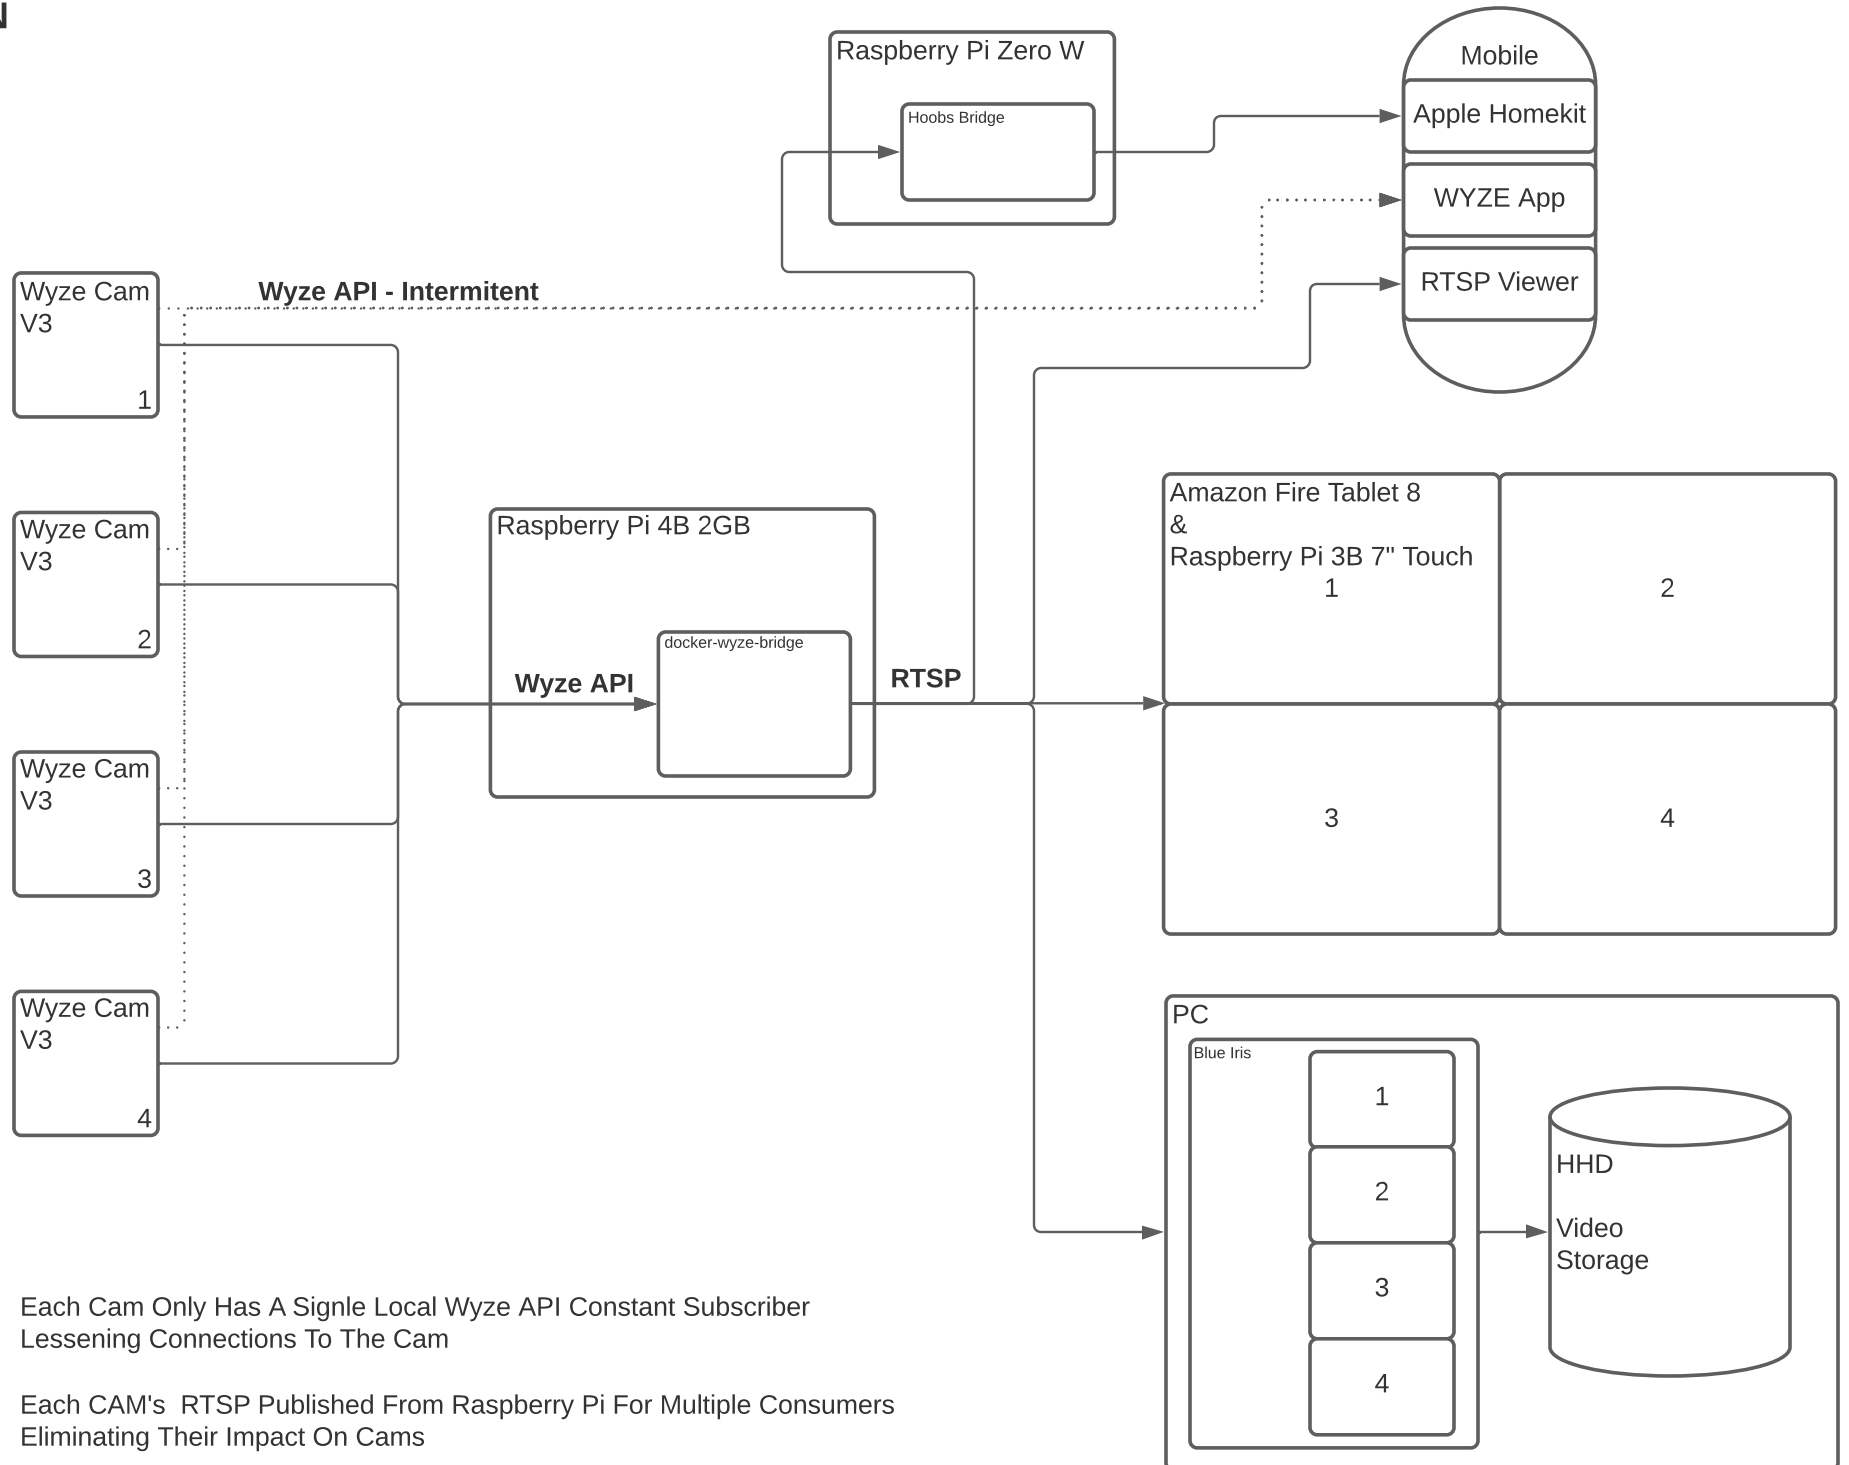

LAN

Each Cam Only Has A Single Local Wyze API Constant Subscriber
Lessening Connections To The Cam

Each CAM's RTSP Published From Raspberry Pi For Multiple Consumers
Eliminating Their Impact On Cams