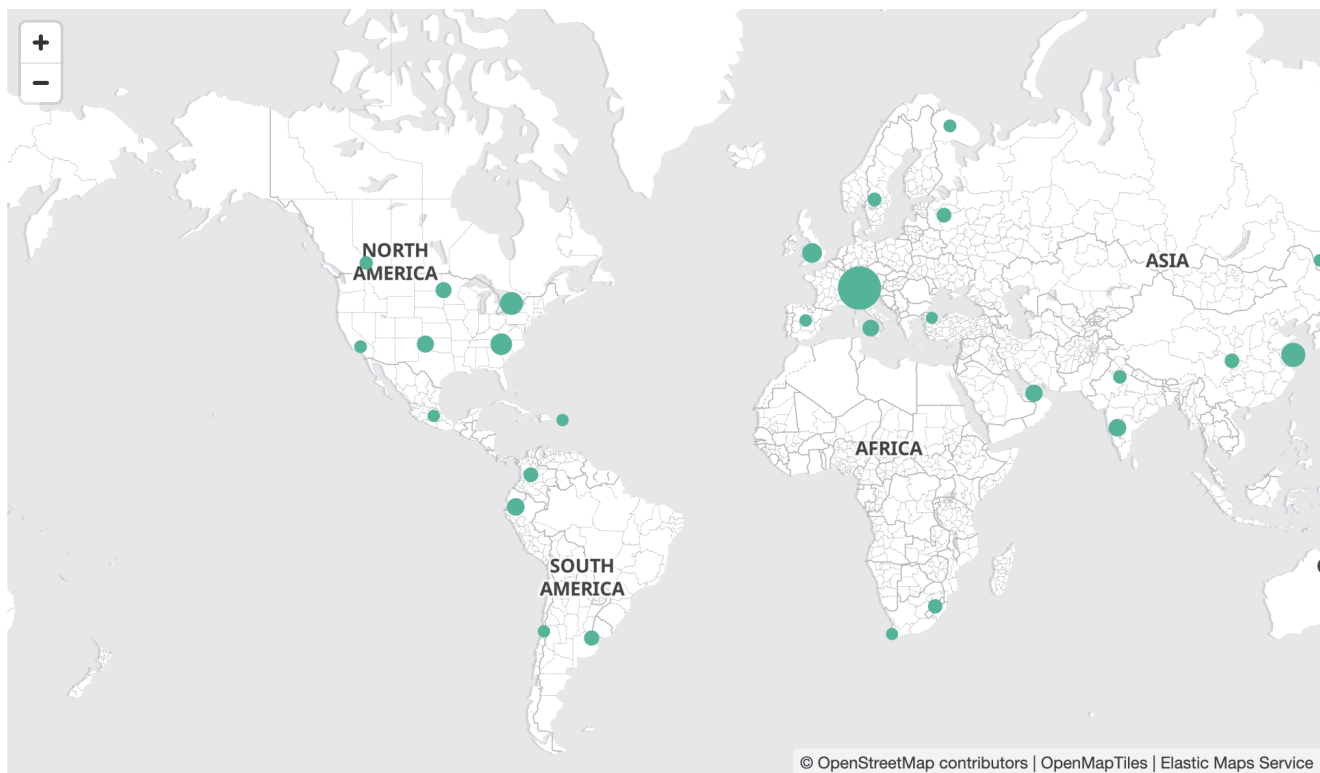

[Flights] Departures Count Map

Event counts from all indexes

[Logs] Machine OS and Destination Sankey Chart

[Logs] Machine OS and Destination Sankey Chart