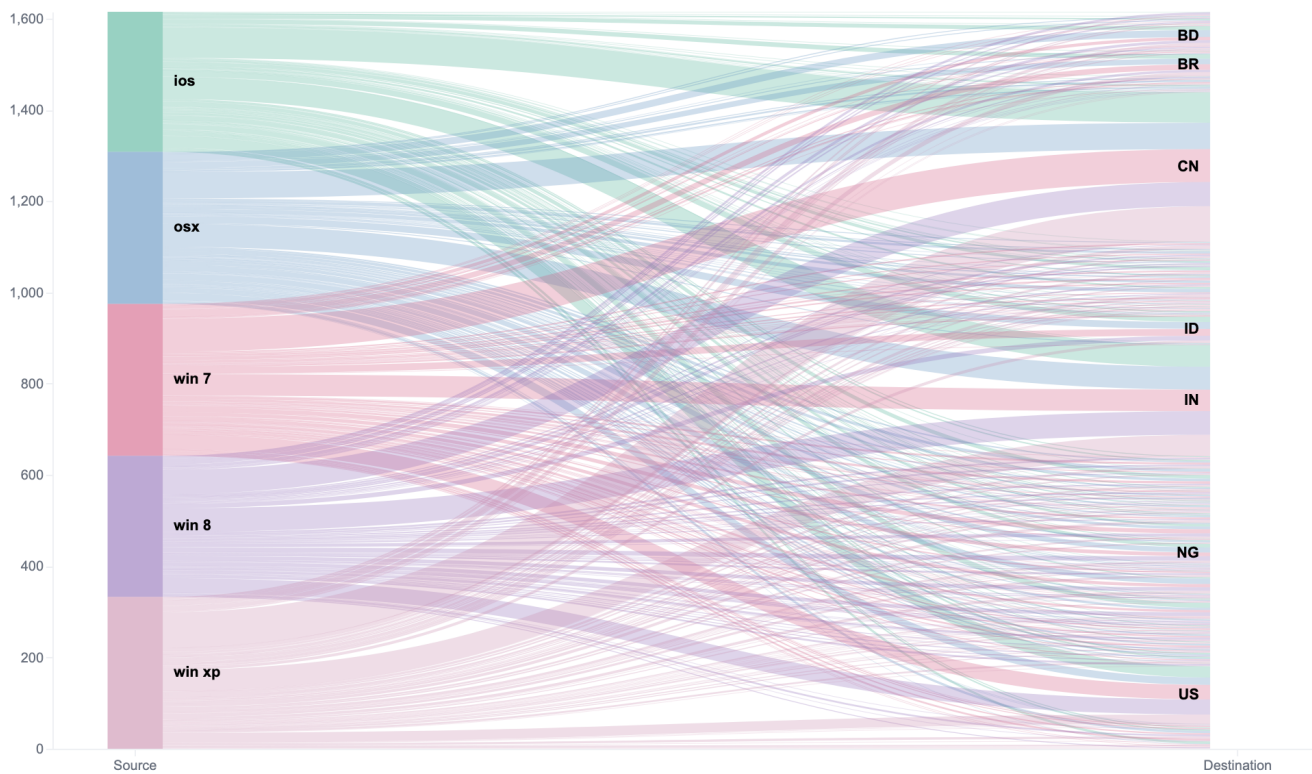

[Flights] Departures Count Map

Event counts from all indexes

[Logs] Machine OS and Destination Sankey Chart

[Logs] Machine OS and Destination Sankey Chart