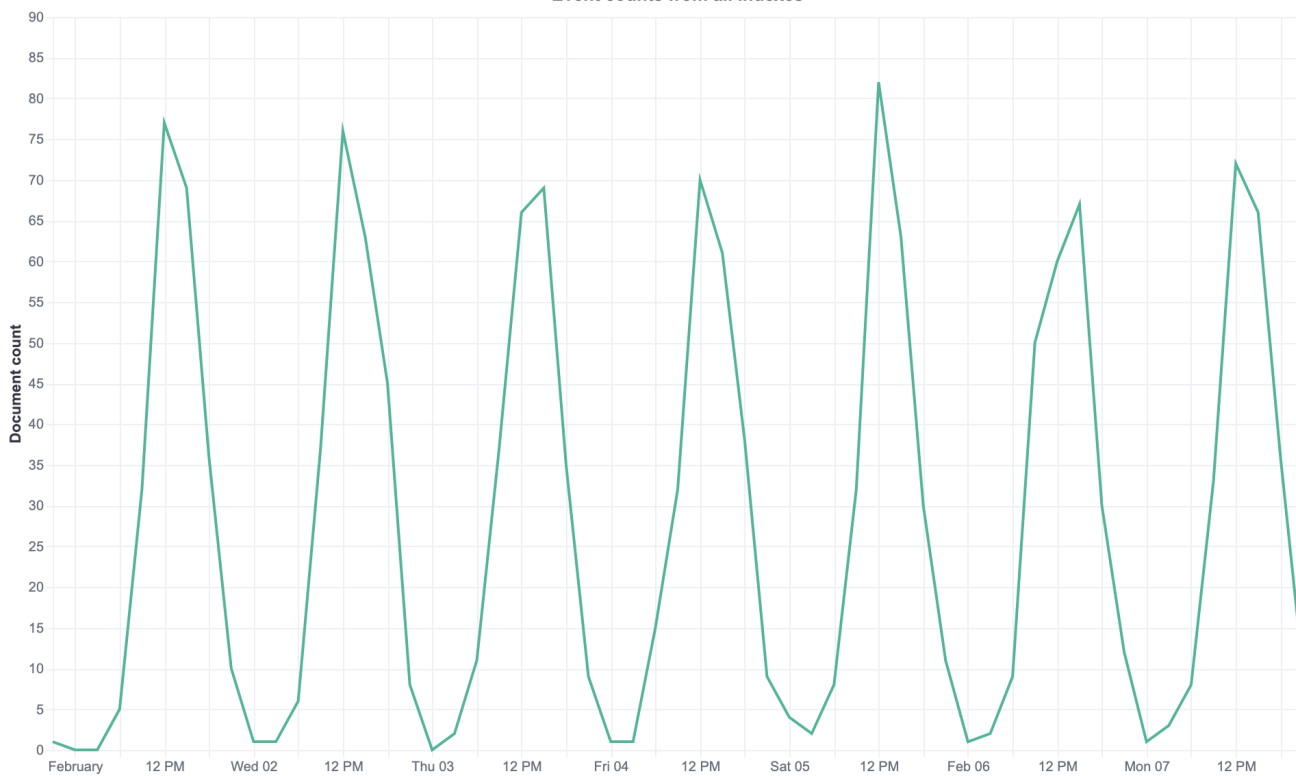

[Flights] Departures Count Map

Event counts from all indexes

[Logs] Machine OS and Destination Sankey Chart

[Logs] Machine OS and Destination Sankey Chart