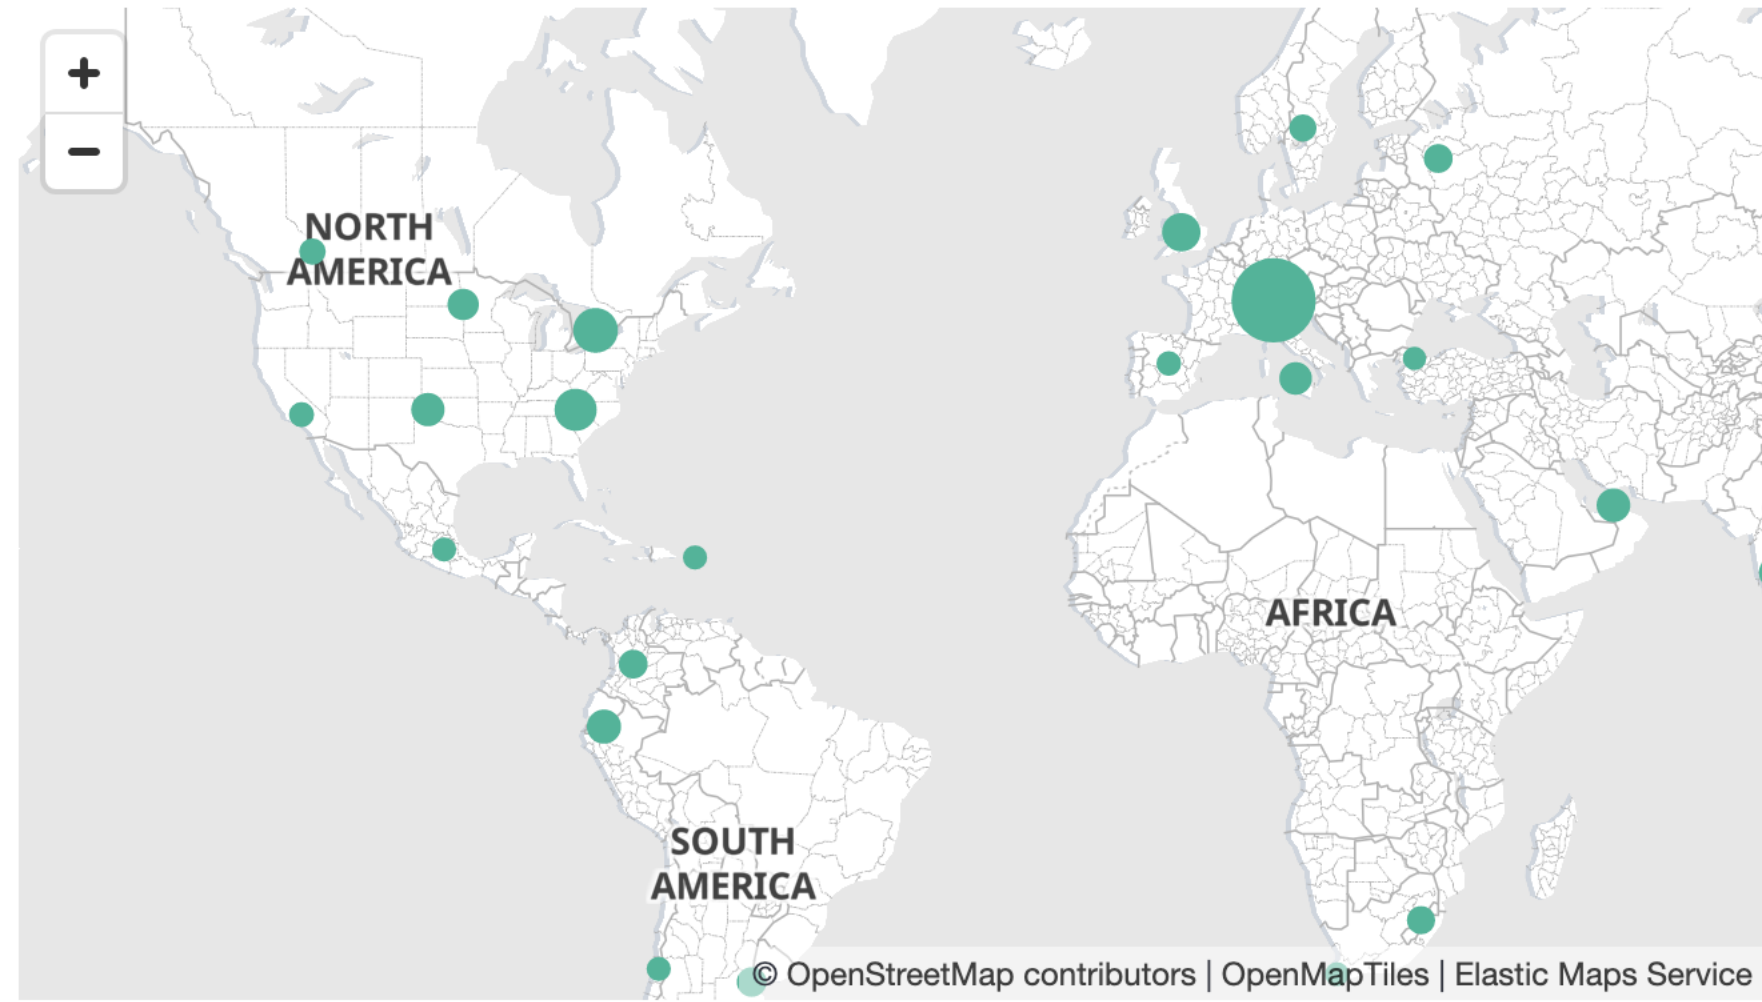

[Flights] Departures Count Map

Event counts from all indexes

[Logs] Machine OS and Destination Sankey Chart

[Logs] Machine OS and Destination Sankey Chart