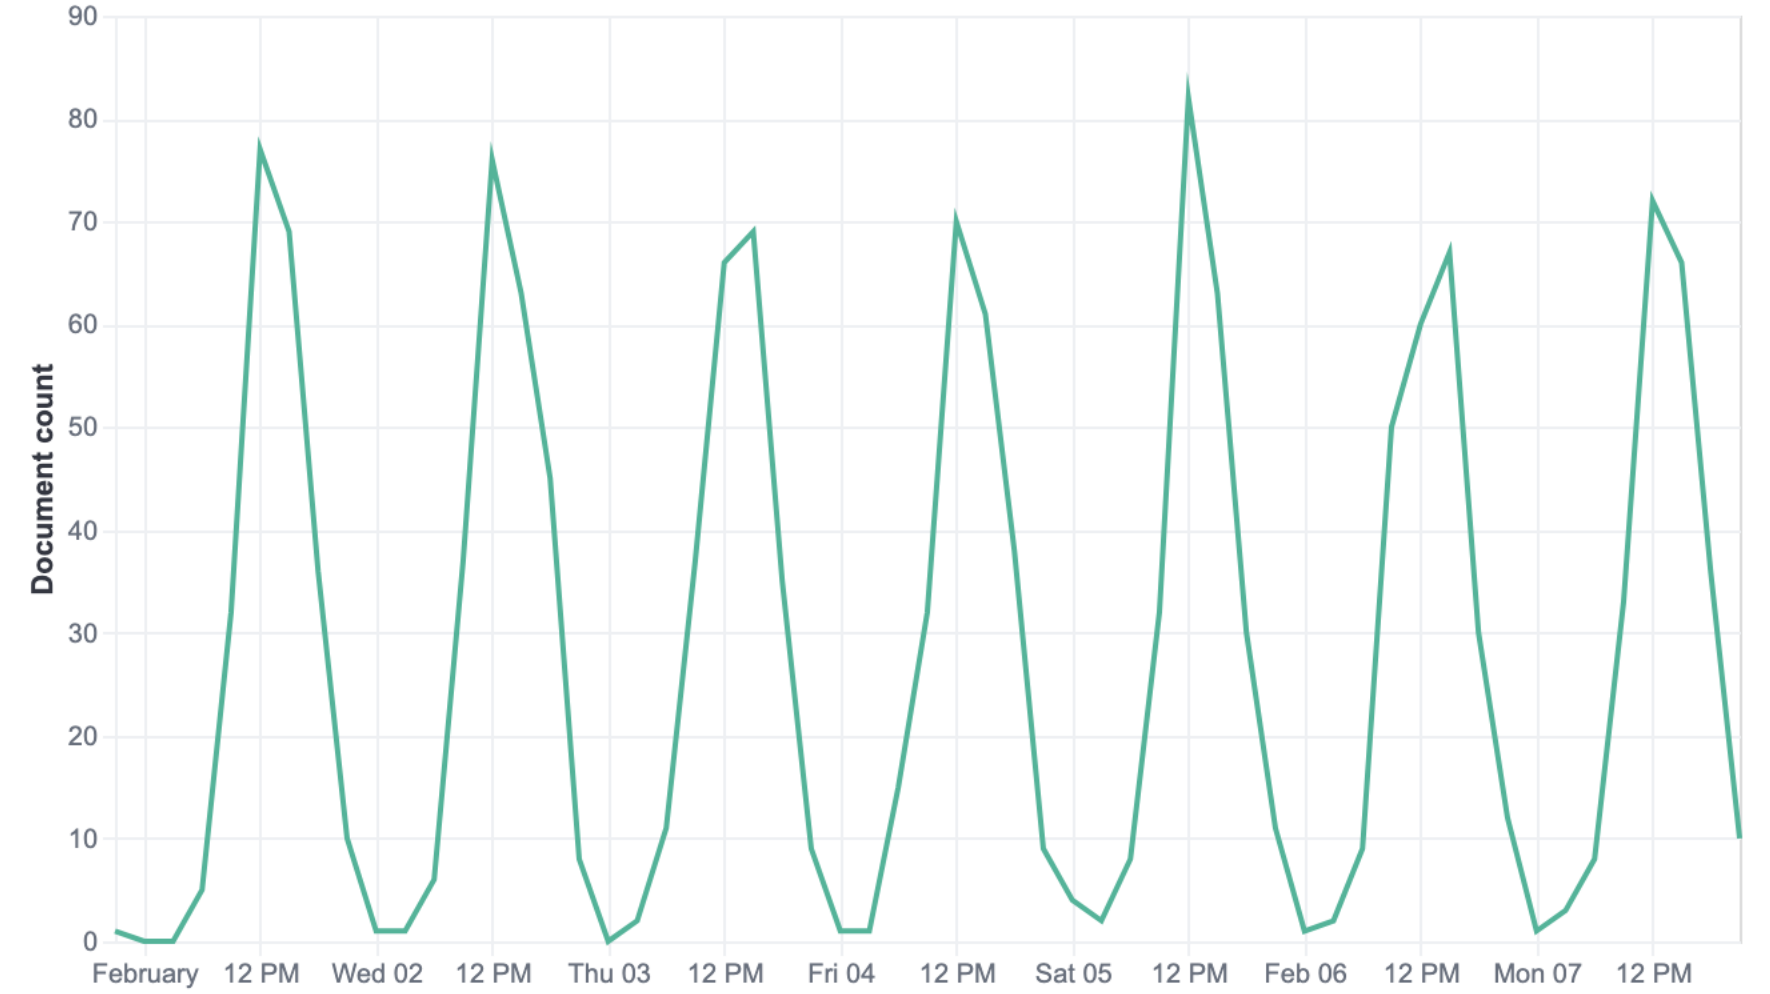

[Flights] Departures Count Map

Event counts from all indexes

[Logs] Machine OS and Destination Sankey Chart

[Logs] Machine OS and Destination Sankey Chart