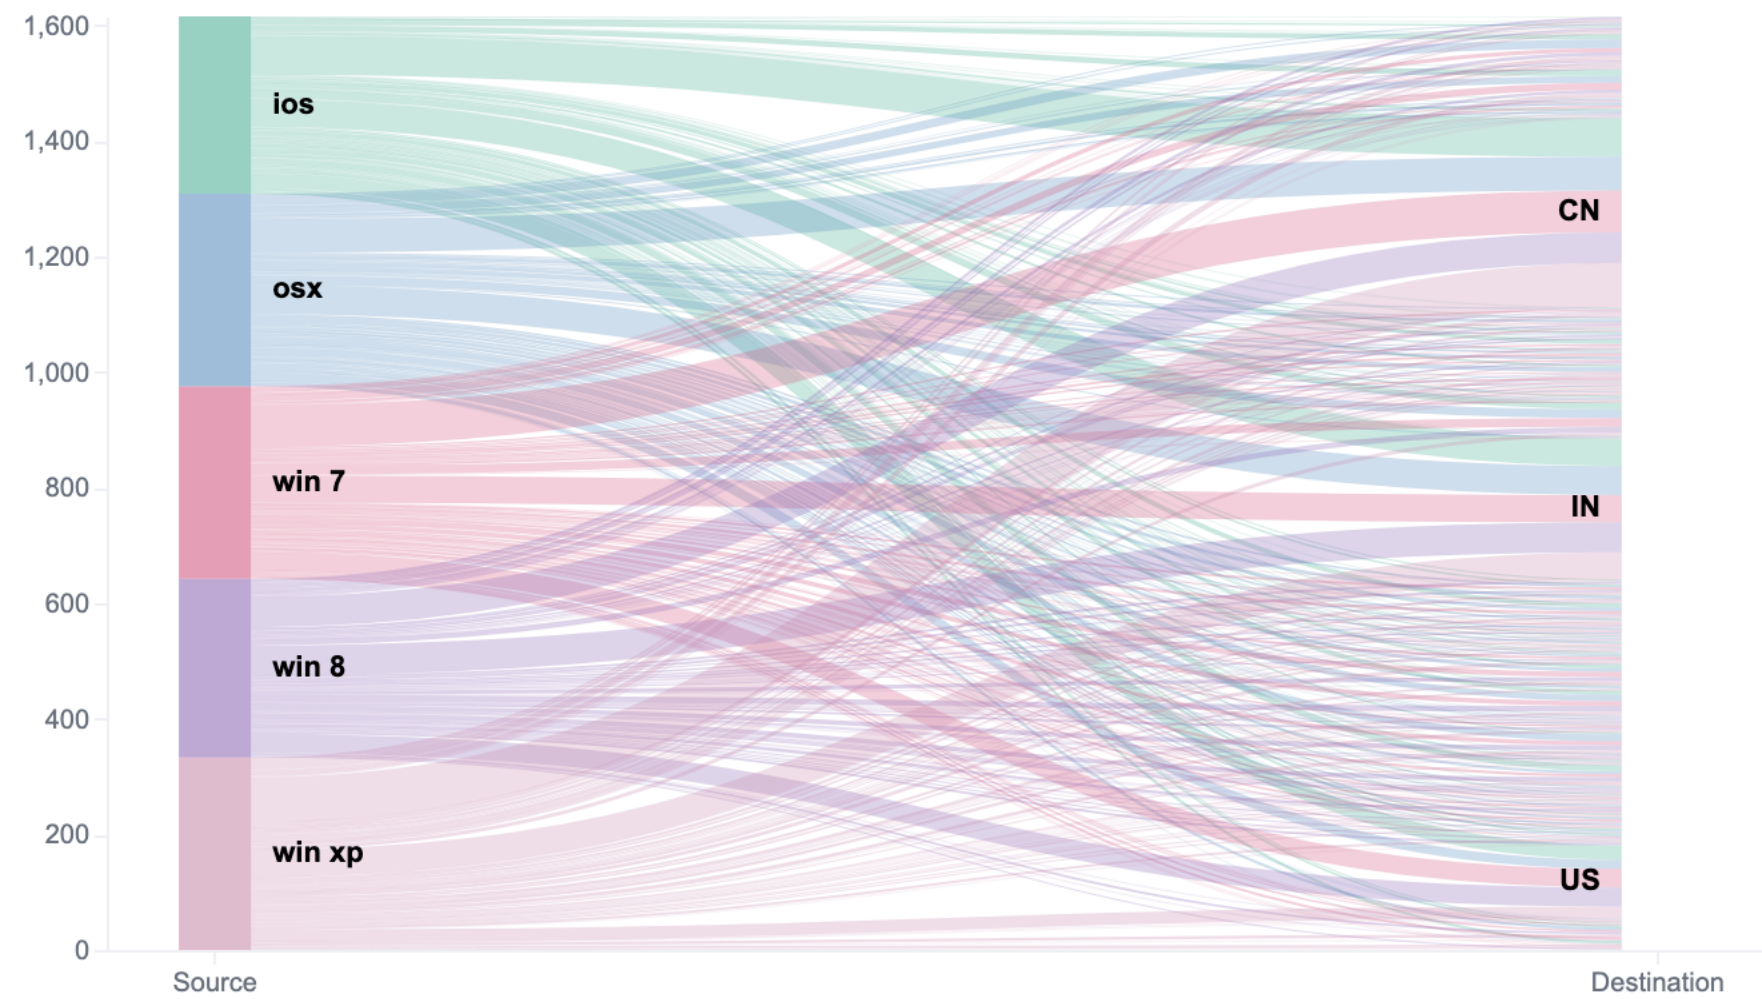

[Flights] Departures Count Map

Event counts from all indexes

[Logs] Machine OS and Destination Sankey Chart

[Logs] Machine OS and Destination Sankey Chart