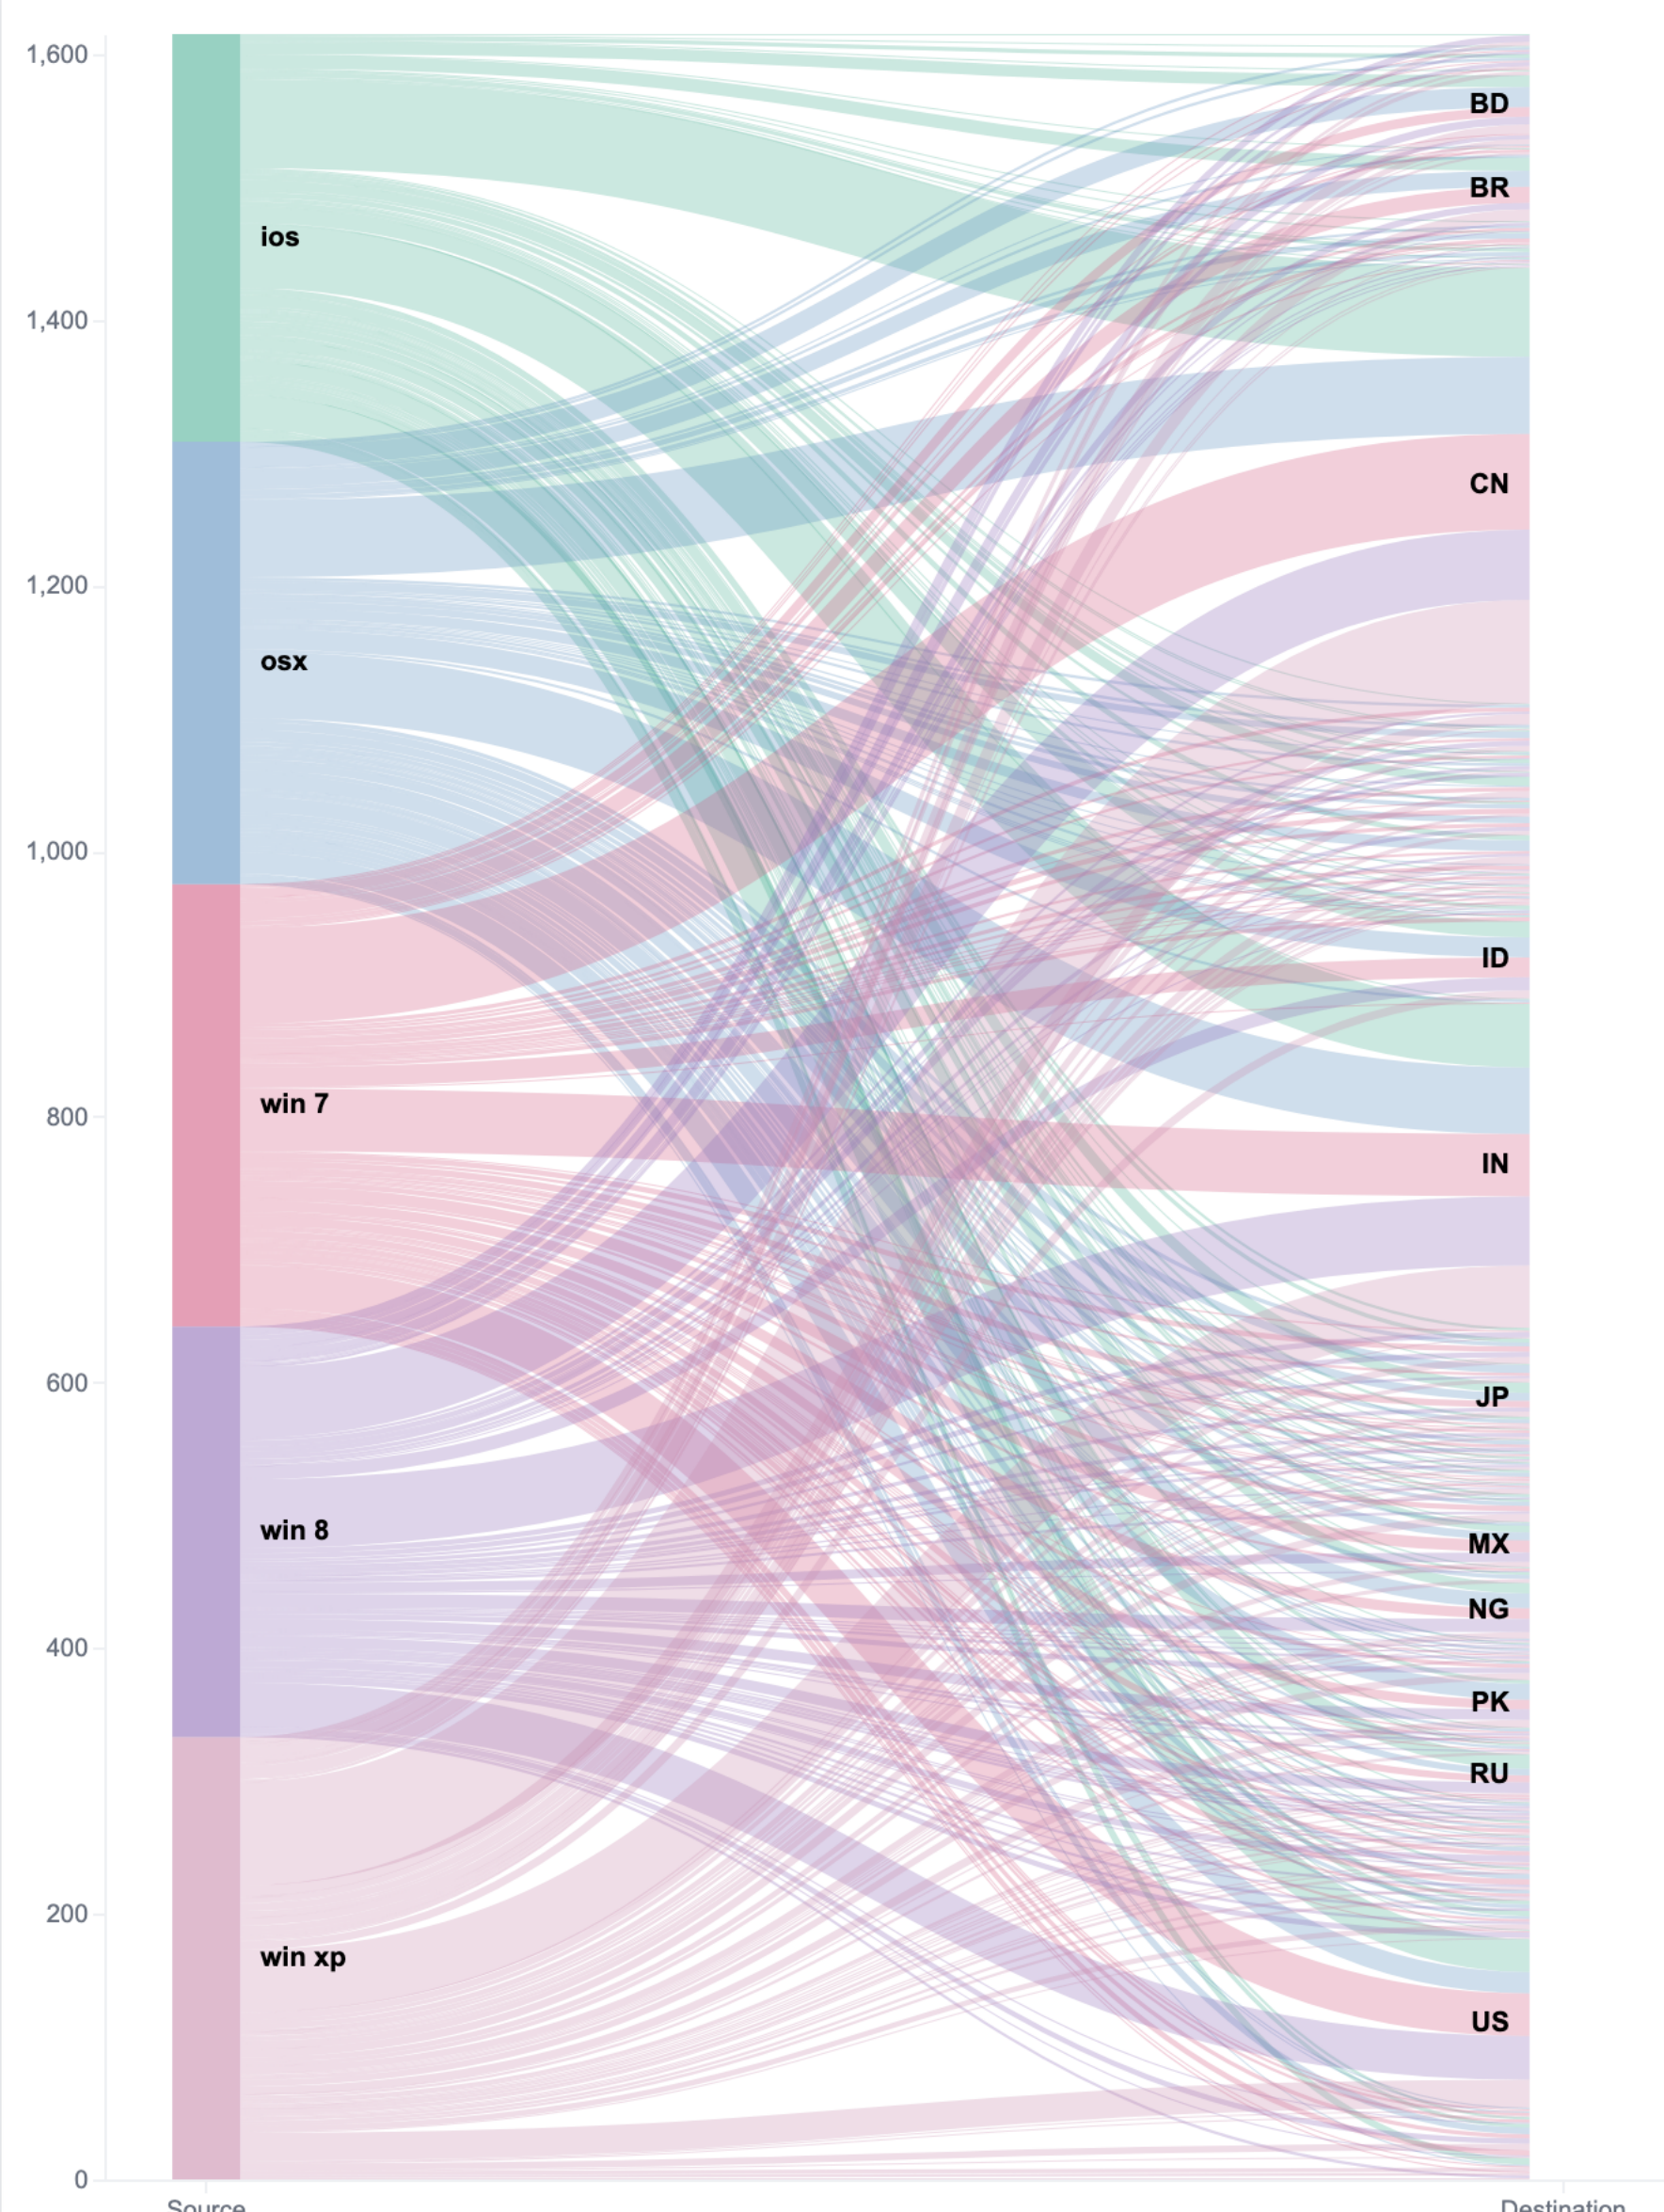

[Logs] Machine OS and Destination Sankey Chart