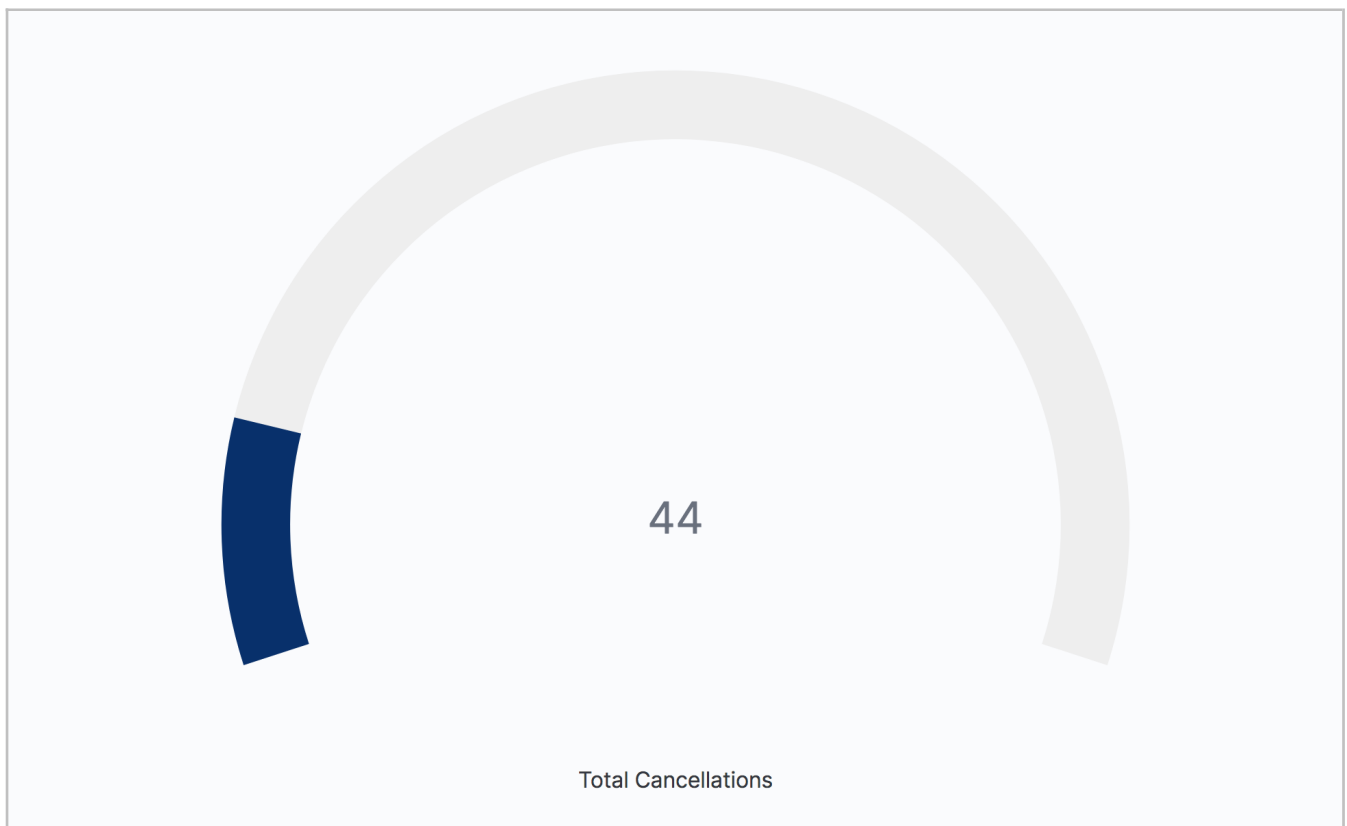

[Flights] Total Flight Cancellations