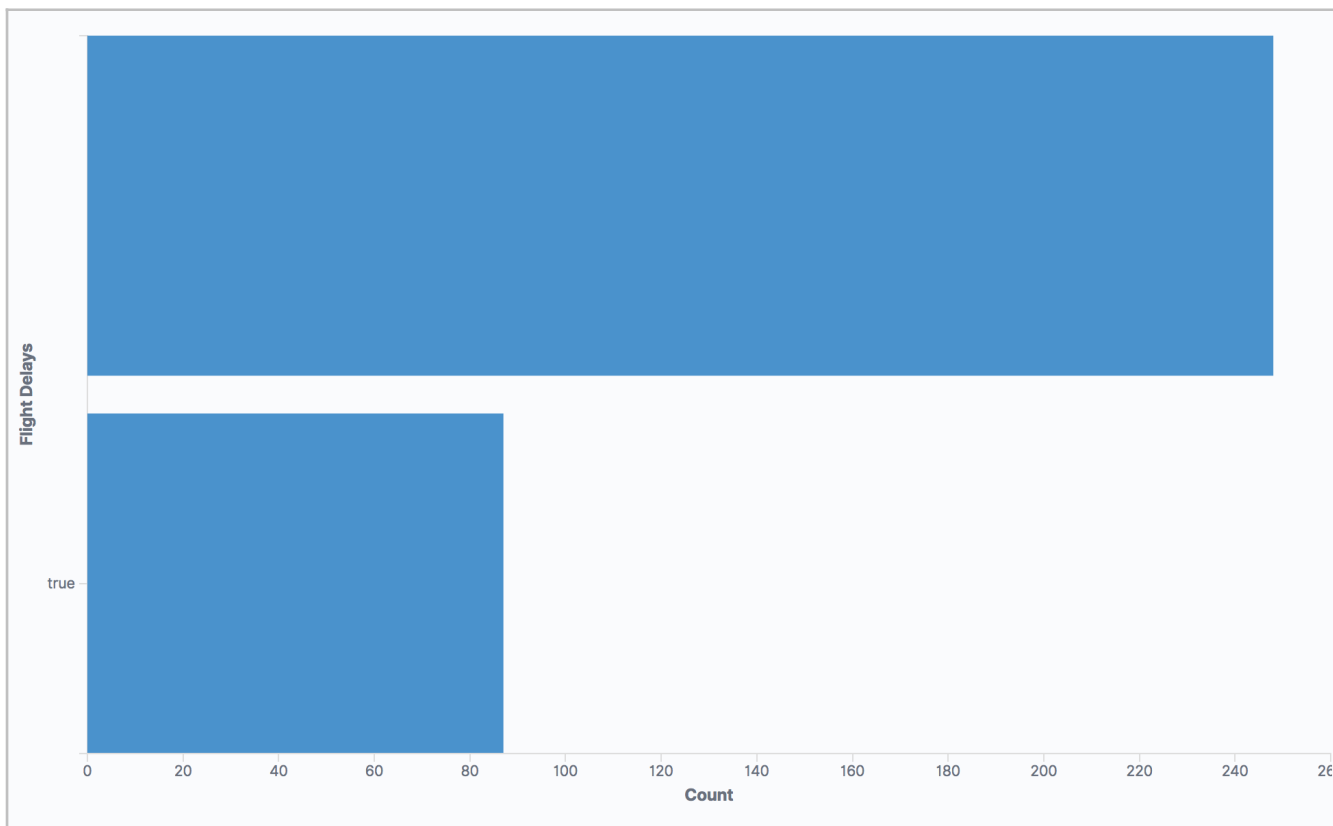

[Flights] Controls

Origin City

Destination City

Average Ticket Price

[Flights] Markdown Instructions

Sample Flight data

This dashboard contains sample data for you to play with. You can view it, search it, and interact with the visualizations. For more information about Kibana, check our [docs](#).

[Flights] Airline Carrier

[Flights] Flight Count and Average Ticket Price

[Flights] Total Flights

335
Total Flights

[Flights] Average Ticket Price

\$576.16
Avg. Ticket Price

[Flights] Total Flight Delays

[Flights] Flight Delays

[Flights] Delays & Cancellations

[Flights] Total Flight Cancellations

[Flights] Flight Cancellations

[Flights] Delay Type

[Flights] Delay Buckets

[Flights] Origin Country vs. Destination Country

[Flights] Airport Connections (Hover Over Airport)