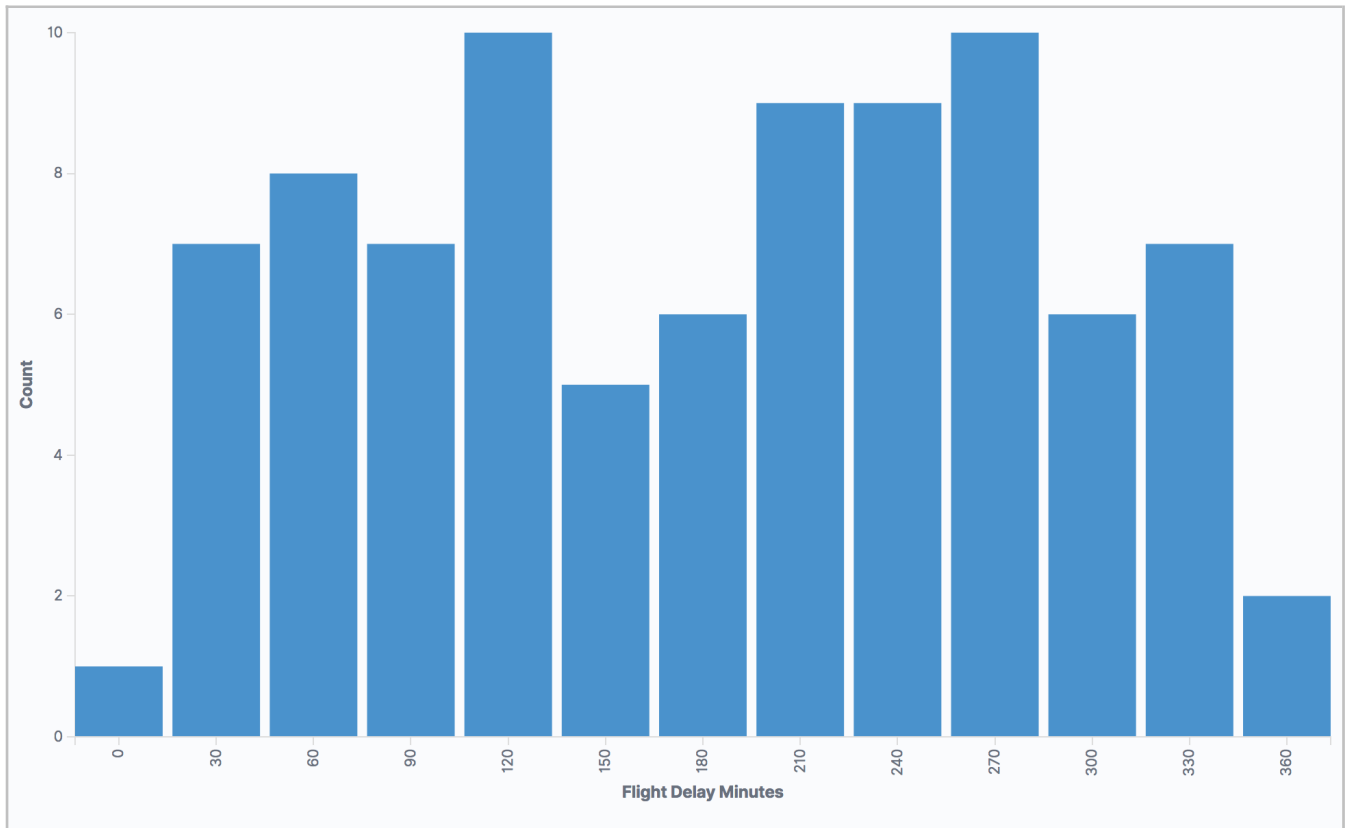

[Flights] Airline Carrier

[Flights] Flight Count and Average Ticket Price

[Flights] Total Flights

335
Total Flights

[Flights] Average Ticket Price

\$576.16
Avg. Ticket Price

[Flights] Total Flight Delays

[Flights] Flight Delays

[Flights] Delays & Cancellations

[Flights] Total Flight Cancellations

[Flights] Flight Cancellations

[Flights] Delay Type

[Flights] Delay Buckets

[Flights] Origin Country vs. Destination Country

[Flights] Airport Connections (Hover Over Airport)

[Flights] Destination Weather

[Flights] Origin Country Ticket Prices

[Flights] Destination Airport

[Flights] Flight Log

| 1-50 of 335 < > | | | | | | |
|-------------------------------|------------------|----------------|---------------|--------------|-------------|---------------|
| Time ▾ | Carrier | OriginCityName | OriginCountry | DestCityName | DestCountry | FlightTimeMin |
| > Feb 25, 2019 @ 13:54:34.000 | Kibana Airlines | Bergamo | IT | Bangalore | IN | 427.301 |
| > Feb 25, 2019 @ 13:49:56.000 | ES-Air | Quito | EC | Moline | US | 297.797 |
| > Feb 25, 2019 @ 13:44:35.000 | JetBeats | Rome | IT | Mexico City | MX | 570.263 |
| > Feb 25, 2019 @ 13:36:47.000 | ES-Air | Belleville | US | Vienna | AT | 469.244 |
| > Feb 25, 2019 @ 13:36:20.000 | JetBeats | Johannesburg | ZA | Ottawa | CA | 726.755 |
| > Feb 25, 2019 @ 13:32:22.000 | Kibana Airlines | Rome | IT | London | GB | 70.094 |
| > Feb 25, 2019 @ 13:31:58.000 | Logstash Airways | San Juan | PR | Buenos Aires | AR | 787.477 |
| > Feb 25, 2019 @ 13:29:53.000 | JetBeats | Bergamo | IT | Rome | IT | 25.069 |
| > Feb 25, 2019 @ 13:26:29.000 | ES-Air | Seattle | US | Stockholm | SE | 690.483 |
| > Feb 25, 2019 @ 13:22:41.000 | ES-Air | Cagliari | IT | New Delhi | IN | 329.356 |
| > Feb 25, 2019 @ 13:22:41.000 | ES-Air | London | GB | Milan | IT | 180.027 |
| > Feb 25, 2019 @ 13:19:41.000 | Logstash Airways | Buenos Aires | AR | Vienna | AT | 622.26 |