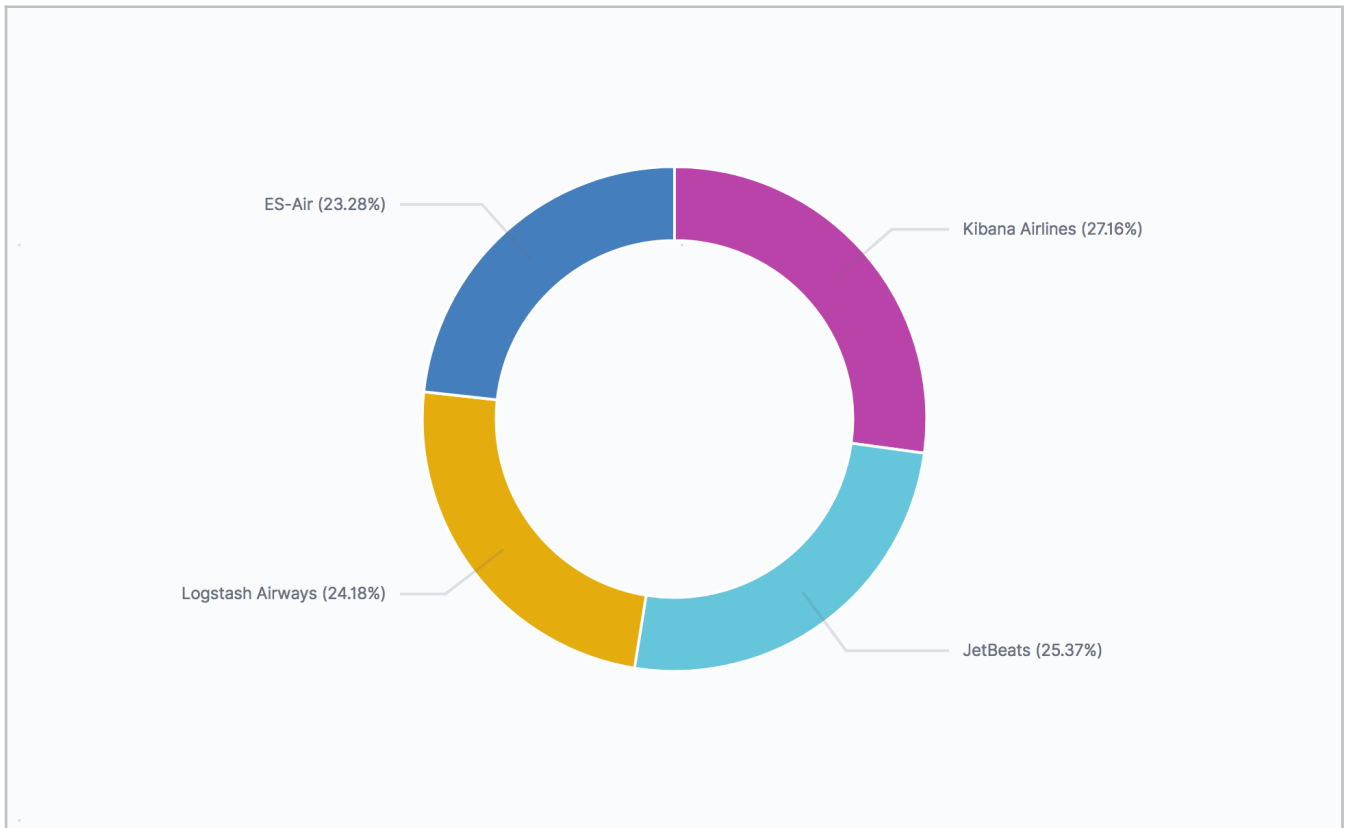

[Flights] Controls

Origin City

Destination City

Average Ticket Price

[Flights] Markdown Instructions

Sample Flight data

This dashboard contains sample data for you to play with. You can view it, search it, and interact with the visualizations. For more information about Kibana, check our [docs](#).

[Flights] Airline Carrier

[Flights] Flight Count and Average Ticket Price

[Flights] Total Flights

335
Total Flights

[Flights] Average Ticket Price

\$576.16
Avg. Ticket Price

[Flights] Total Flight Delays

[Flights] Flight Delays

[Flights] Delays & Cancellations

[Flights] Total Flight Cancellations

[Flights] Flight Cancellations

[Flights] Delay Type

[Flights] Delay Buckets

[Flights] Origin Country vs. Destination Country

[Flights] Airport Connections (Hover Over Airport)