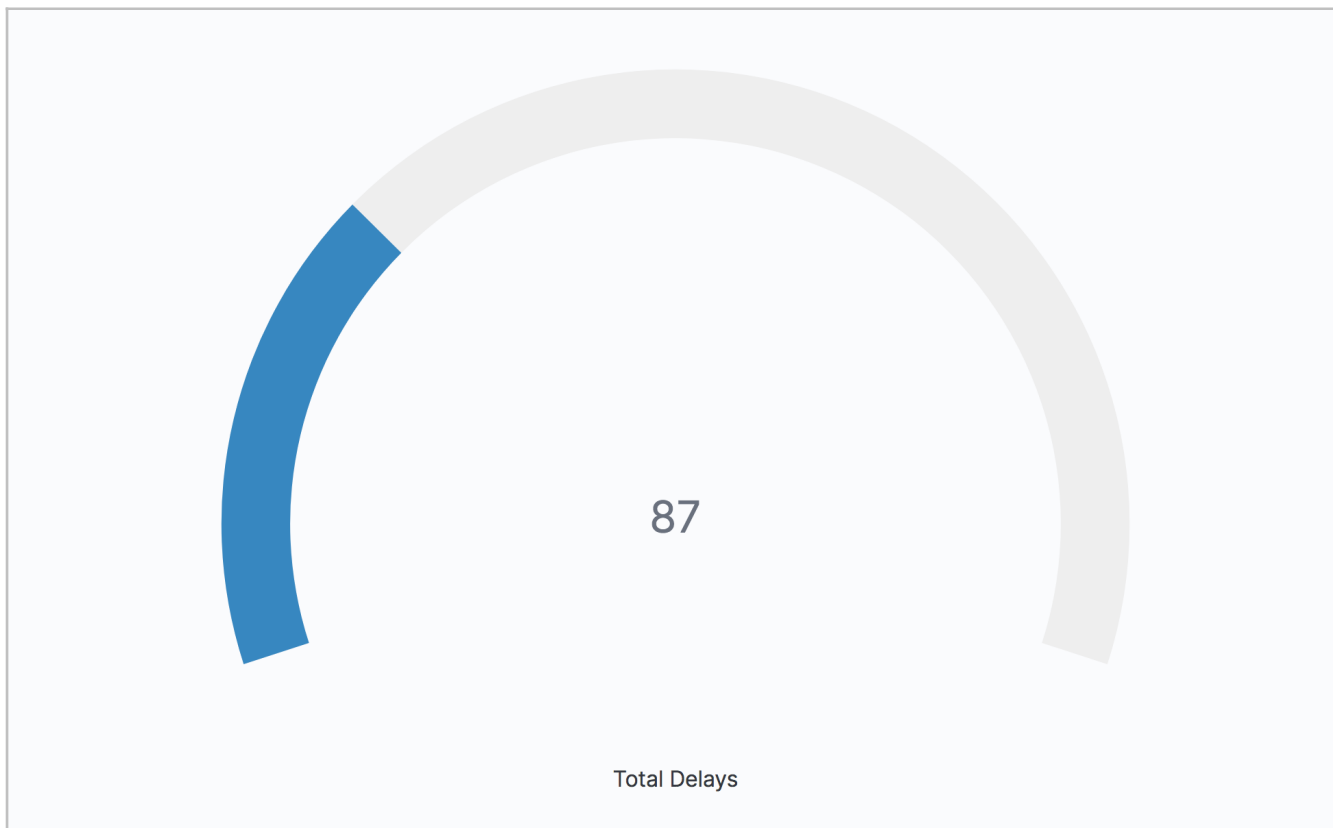

[Flights] Airline Carrier

[Flights] Flight Count and Average Ticket Price

[Flights] Total Flights

335
Total Flights

[Flights] Average Ticket Price

\$576.16
Avg. Ticket Price

[Flights] Total Flight Delays

[Flights] Flight Delays