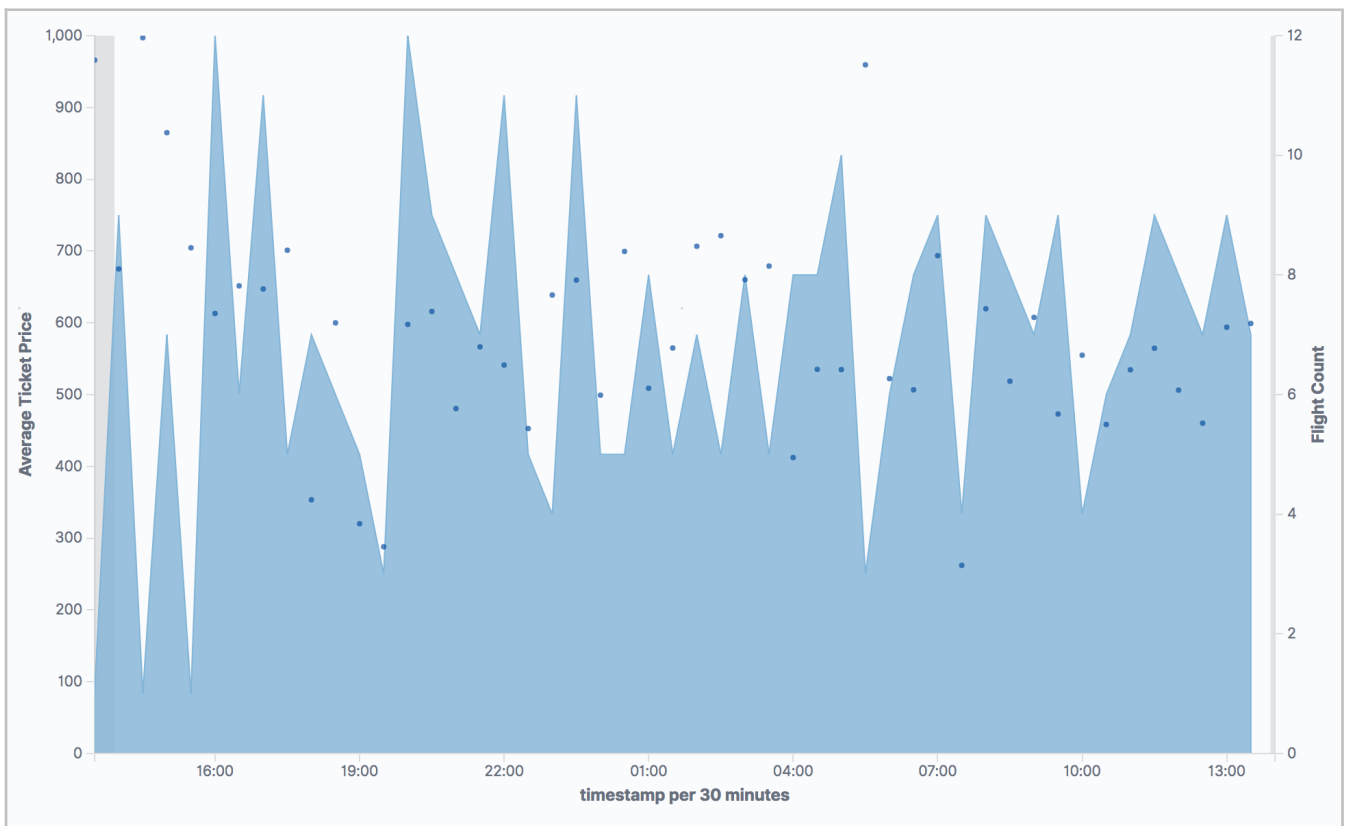

[Flights] Controls

Origin City

Destination City

Average Ticket Price

[Flights] Markdown Instructions

Sample Flight data

This dashboard contains sample data for you to play with. You can view it, search it, and interact with the visualizations. For more information about Kibana, check our [docs](#).

[Flights] Airline Carrier

[Flights] Flight Count and Average Ticket Price

[Flights] Total Flights

335
Total Flights

[Flights] Average Ticket Price

\$576.16
Avg. Ticket Price

[Flights] Total Flight Delays

[Flights] Flight Delays

[Flights] Delays & Cancellations

[Flights] Total Flight Cancellations

[Flights] Flight Cancellations

[Flights] Delay Type

[Flights] Delay Buckets

[Flights] Origin Country vs. Destination Country

[Flights] Airport Connections (Hover Over Airport)