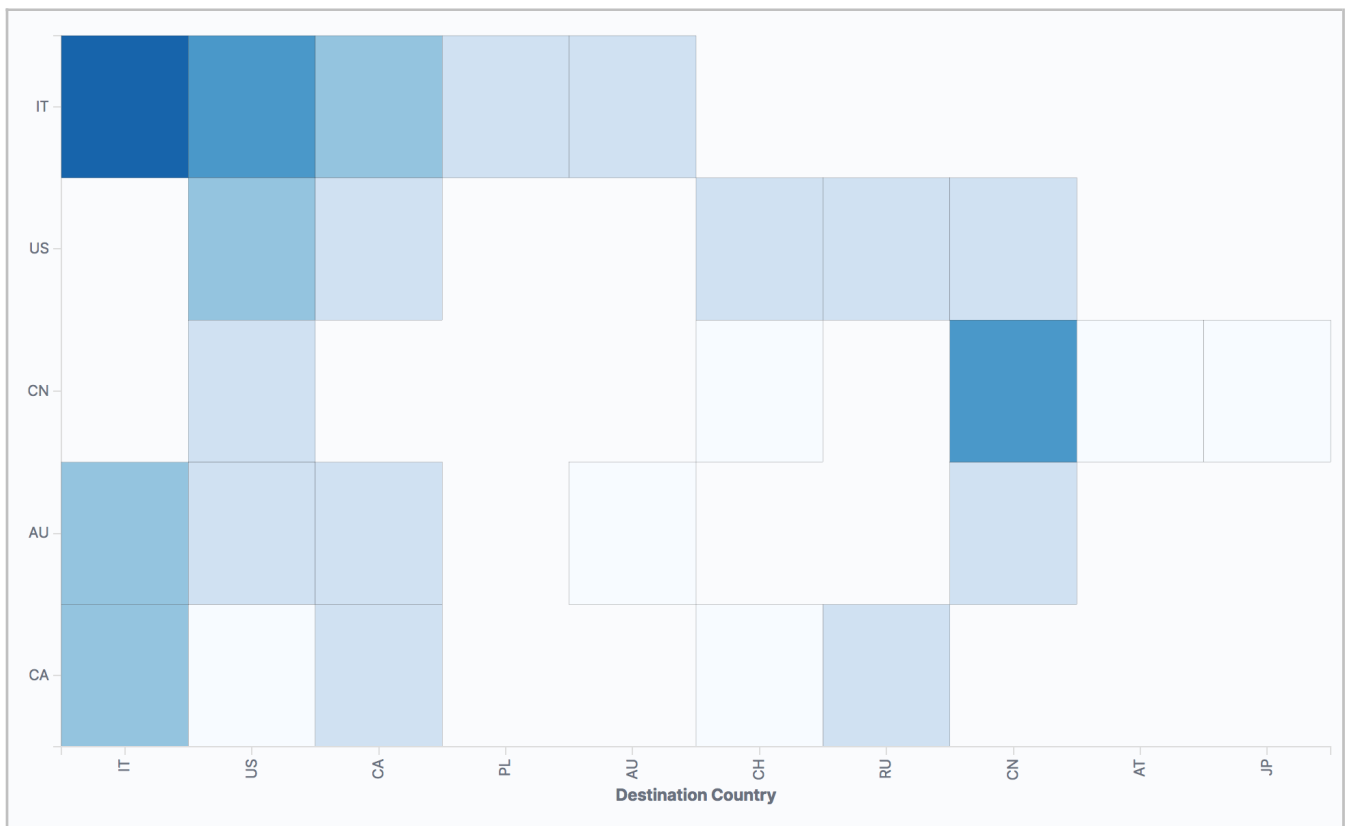

[Flights] Airline Carrier

[Flights] Flight Count and Average Ticket Price

[Flights] Total Flights

335
Total Flights

[Flights] Average Ticket Price

\$576.16
Avg. Ticket Price

[Flights] Total Flight Delays

[Flights] Flight Delays

[Flights] Delays & Cancellations

[Flights] Total Flight Cancellations

[Flights] Flight Cancellations

[Flights] Delay Type

[Flights] Delay Buckets

[Flights] Origin Country vs. Destination Country

[Flights] Airport Connections (Hover Over Airport)

[Flights] Destination Weather

[Flights] Origin Country Ticket Prices

[Flights] Destination Airport

[Flights] Flight Log

| 1-50 of 335 < > | | | | | | |
|-------------------------------|------------------|----------------|---------------|--------------|-------------|---------------|
| Time ▾ | Carrier | OriginCityName | OriginCountry | DestCityName | DestCountry | FlightTimeMin |
| > Feb 25, 2019 @ 13:54:34.000 | Kibana Airlines | Bergamo | IT | Bangalore | IN | 427.301 |
| > Feb 25, 2019 @ 13:49:56.000 | ES-Air | Quito | EC | Moline | US | 297.797 |
| > Feb 25, 2019 @ 13:44:35.000 | JetBeats | Rome | IT | Mexico City | MX | 570.263 |
| > Feb 25, 2019 @ 13:36:47.000 | ES-Air | Belleville | US | Vienna | AT | 469.244 |
| > Feb 25, 2019 @ 13:36:20.000 | JetBeats | Johannesburg | ZA | Ottawa | CA | 726.755 |
| > Feb 25, 2019 @ 13:32:22.000 | Kibana Airlines | Rome | IT | London | GB | 70.094 |
| > Feb 25, 2019 @ 13:31:58.000 | Logstash Airways | San Juan | PR | Buenos Aires | AR | 787.477 |
| > Feb 25, 2019 @ 13:29:53.000 | JetBeats | Bergamo | IT | Rome | IT | 25.069 |
| > Feb 25, 2019 @ 13:26:29.000 | ES-Air | Seattle | US | Stockholm | SE | 690.483 |
| > Feb 25, 2019 @ 13:22:41.000 | ES-Air | Cagliari | IT | New Delhi | IN | 329.356 |
| > Feb 25, 2019 @ 13:22:41.000 | ES-Air | London | GB | Milan | IT | 180.027 |
| > Feb 25, 2019 @ 13:19:41.000 | Logstash Airways | Buenos Aires | AR | Vienna | AT | 622.26 |