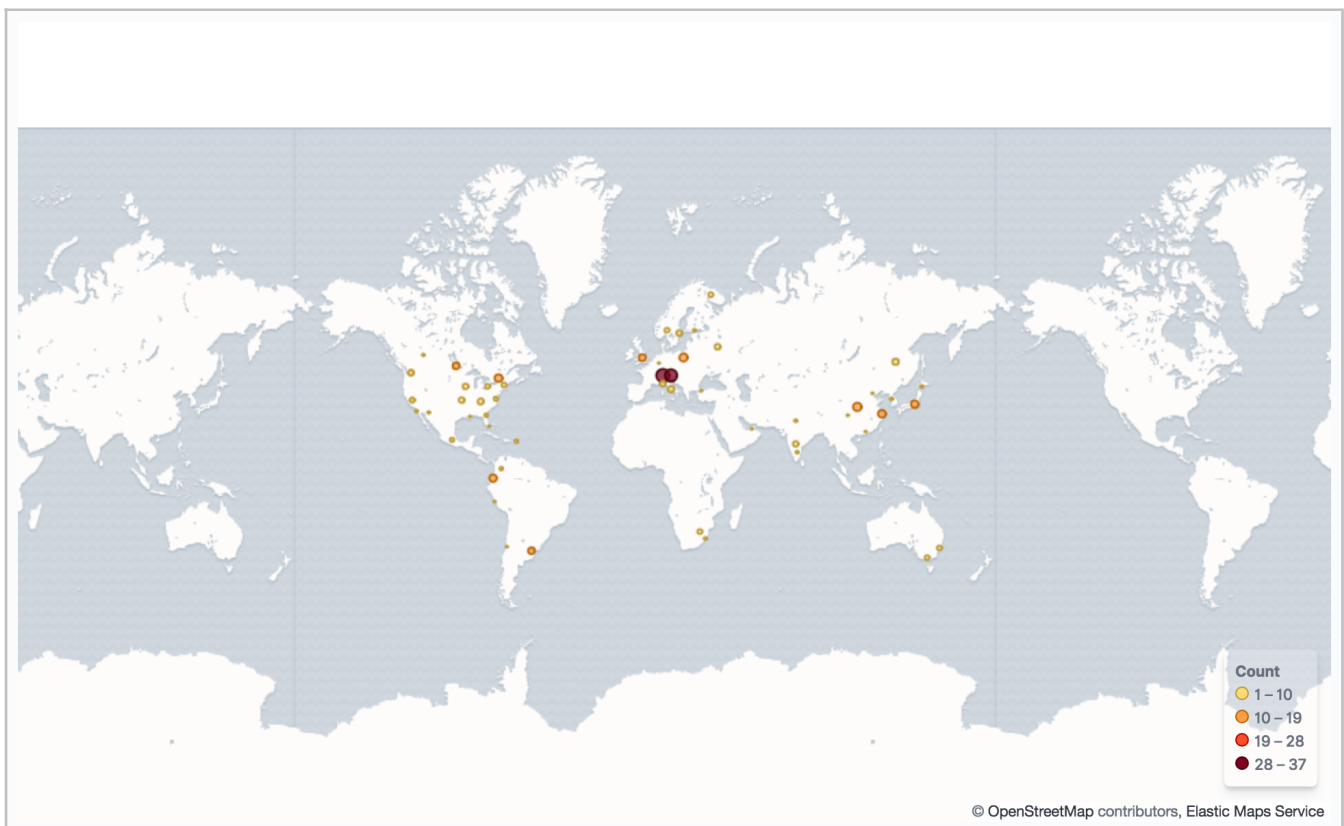

[Flights] Delays & Cancellations

[Flights] Total Flight Cancellations

[Flights] Flight Cancellations

[Flights] Delay Type

[Flights] Delay Buckets

[Flights] Origin Country vs. Destination Country

[Flights] Airport Connections (Hover Over Airport)

[Flights] Destination Weather

[Flights] Origin Country Ticket Prices

[Flights] Destination Airport

[Flights] Flight Log

| 1-50 of 335 < > | | | | | | |
|-------------------------------|------------------|----------------|---------------|--------------|-------------|---------------|
| Time ▾ | Carrier | OriginCityName | OriginCountry | DestCityName | DestCountry | FlightTimeMin |
| > Feb 25, 2019 @ 13:54:34.000 | Kibana Airlines | Bergamo | IT | Bangalore | IN | 427.301 |
| > Feb 25, 2019 @ 13:49:56.000 | ES-Air | Quito | EC | Moline | US | 297.797 |
| > Feb 25, 2019 @ 13:44:35.000 | JetBeats | Rome | IT | Mexico City | MX | 570.263 |
| > Feb 25, 2019 @ 13:36:47.000 | ES-Air | Belleville | US | Vienna | AT | 469.244 |
| > Feb 25, 2019 @ 13:36:20.000 | JetBeats | Johannesburg | ZA | Ottawa | CA | 726.755 |
| > Feb 25, 2019 @ 13:32:22.000 | Kibana Airlines | Rome | IT | London | GB | 70.094 |
| > Feb 25, 2019 @ 13:31:58.000 | Logstash Airways | San Juan | PR | Buenos Aires | AR | 787.477 |
| > Feb 25, 2019 @ 13:29:53.000 | JetBeats | Bergamo | IT | Rome | IT | 25.069 |
| > Feb 25, 2019 @ 13:26:29.000 | ES-Air | Seattle | US | Stockholm | SE | 690.483 |
| > Feb 25, 2019 @ 13:22:41.000 | ES-Air | Cagliari | IT | New Delhi | IN | 329.356 |
| > Feb 25, 2019 @ 13:22:41.000 | ES-Air | London | GB | Milan | IT | 180.027 |
| > Feb 25, 2019 @ 13:19:41.000 | Logstash Airways | Buenos Aires | AR | Vienna | AT | 622.26 |