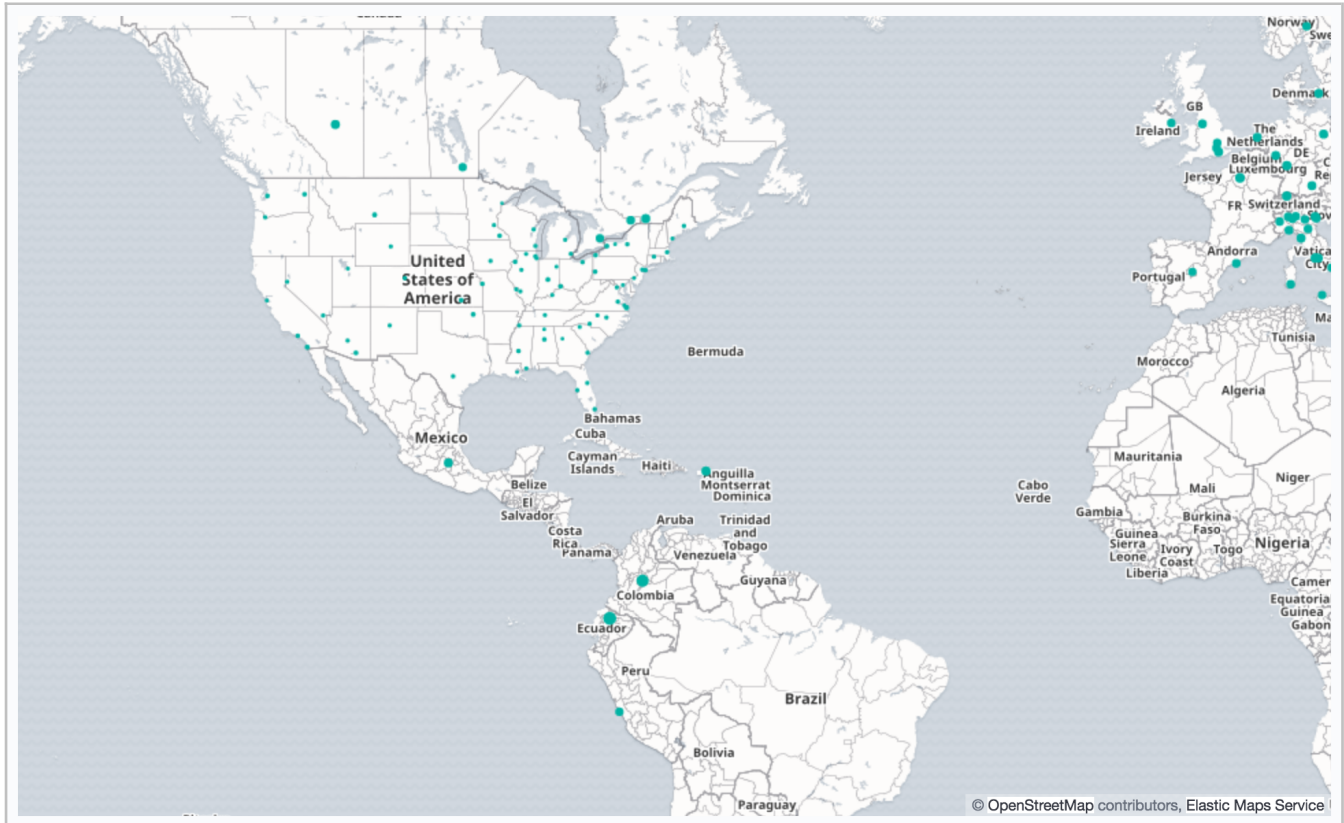

[Flights] Delays & Cancellations

[Flights] Total Flight Cancellations

[Flights] Flight Cancellations

[Flights] Delay Type

[Flights] Delay Buckets

[Flights] Origin Country vs. Destination Country

[Flights] Airport Connections (Hover Over Airport)

[Flights] Destination Weather

[Flights] Origin Country Ticket Prices

[Flights] Destination Airport

[Flights] Flight Log

| 1-50 of 335 < > | | | | | | |
|-------------------------------|------------------|----------------|---------------|--------------|-------------|---------------|
| Time ▾ | Carrier | OriginCityName | OriginCountry | DestCityName | DestCountry | FlightTimeMin |
| > Feb 25, 2019 @ 13:54:34.000 | Kibana Airlines | Bergamo | IT | Bangalore | IN | 427.301 |
| > Feb 25, 2019 @ 13:49:56.000 | ES-Air | Quito | EC | Moline | US | 297.797 |
| > Feb 25, 2019 @ 13:44:35.000 | JetBeats | Rome | IT | Mexico City | MX | 570.263 |
| > Feb 25, 2019 @ 13:36:47.000 | ES-Air | Belleville | US | Vienna | AT | 469.244 |
| > Feb 25, 2019 @ 13:36:20.000 | JetBeats | Johannesburg | ZA | Ottawa | CA | 726.755 |
| > Feb 25, 2019 @ 13:32:22.000 | Kibana Airlines | Rome | IT | London | GB | 70.094 |
| > Feb 25, 2019 @ 13:31:58.000 | Logstash Airways | San Juan | PR | Buenos Aires | AR | 787.477 |
| > Feb 25, 2019 @ 13:29:53.000 | JetBeats | Bergamo | IT | Rome | IT | 25.069 |
| > Feb 25, 2019 @ 13:26:29.000 | ES-Air | Seattle | US | Stockholm | SE | 690.483 |
| > Feb 25, 2019 @ 13:22:41.000 | ES-Air | Cagliari | IT | New Delhi | IN | 329.356 |
| > Feb 25, 2019 @ 13:22:41.000 | ES-Air | London | GB | Milan | IT | 180.027 |
| > Feb 25, 2019 @ 13:19:41.000 | Logstash Airways | Buenos Aires | AR | Vienna | AT | 622.26 |