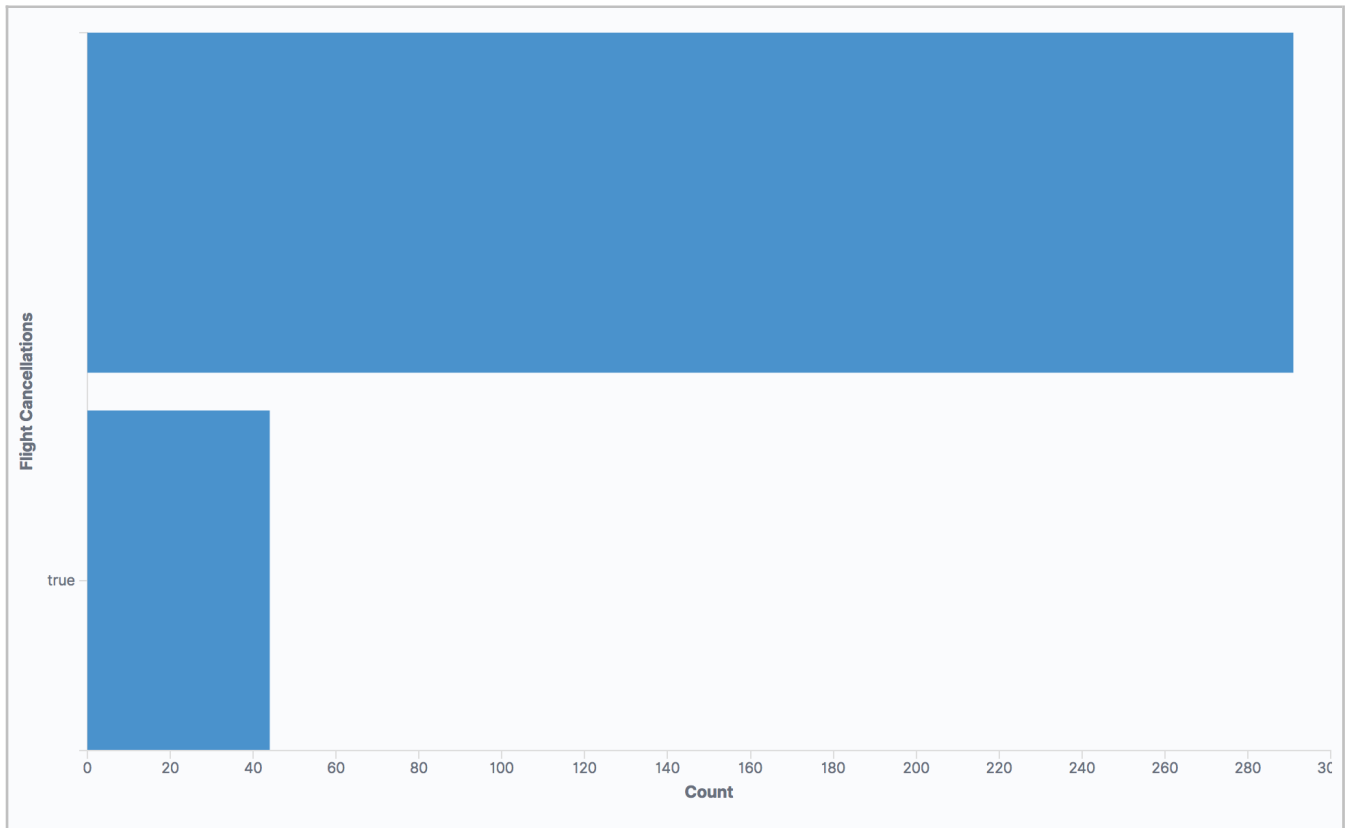

[Flights] Controls

Origin City

Destination City

Average Ticket Price

[Flights] Markdown Instructions

Sample Flight data

This dashboard contains sample data for you to play with. You can view it, search it, and interact with the visualizations. For more information about Kibana, check our [docs](#).

[Flights] Airline Carrier

[Flights] Flight Count and Average Ticket Price

[Flights] Total Flights

335
Total Flights

[Flights] Average Ticket Price

\$576.16
Avg. Ticket Price

[Flights] Total Flight Delays

[Flights] Flight Delays

[Flights] Delays & Cancellations

[Flights] Total Flight Cancellations

[Flights] Flight Cancellations

[Flights] Delay Type

[Flights] Delay Buckets

[Flights] Origin Country vs. Destination Country

[Flights] Airport Connections (Hover Over Airport)