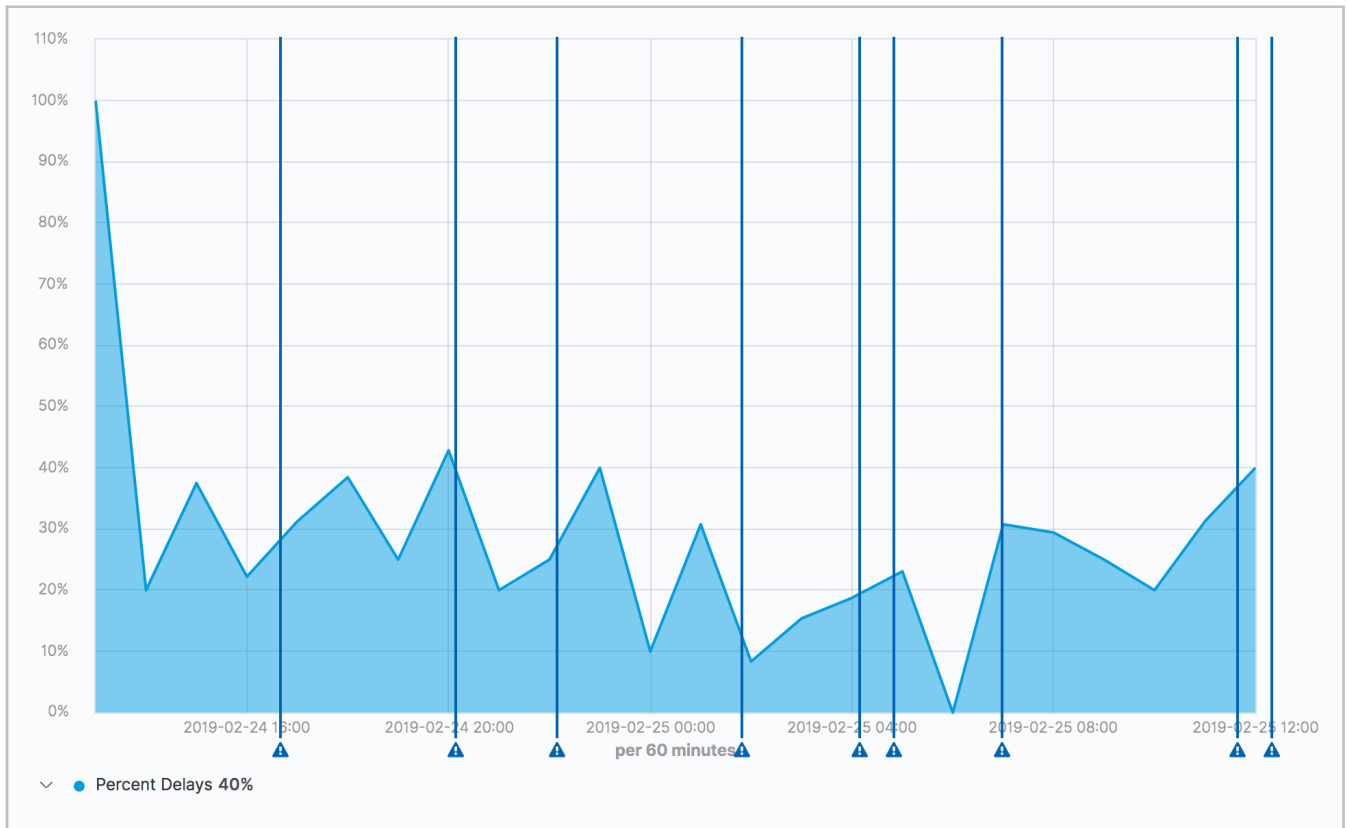

[Flights] Controls

Origin City

Destination City

Average Ticket Price

[Flights] Markdown Instructions

Sample Flight data

This dashboard contains sample data for you to play with. You can view it, search it, and interact with the visualizations. For more information about Kibana, check our [docs](#).

[Flights] Airline Carrier

[Flights] Flight Count and Average Ticket Price

[Flights] Total Flights

335
Total Flights

[Flights] Average Ticket Price

\$576.16
Avg. Ticket Price

[Flights] Total Flight Delays

[Flights] Flight Delays

[Flights] Delays & Cancellations

[Flights] Total Flight Cancellations

[Flights] Flight Cancellations

[Flights] Delay Type

[Flights] Delay Buckets

[Flights] Origin Country vs. Destination Country

[Flights] Airport Connections (Hover Over Airport)