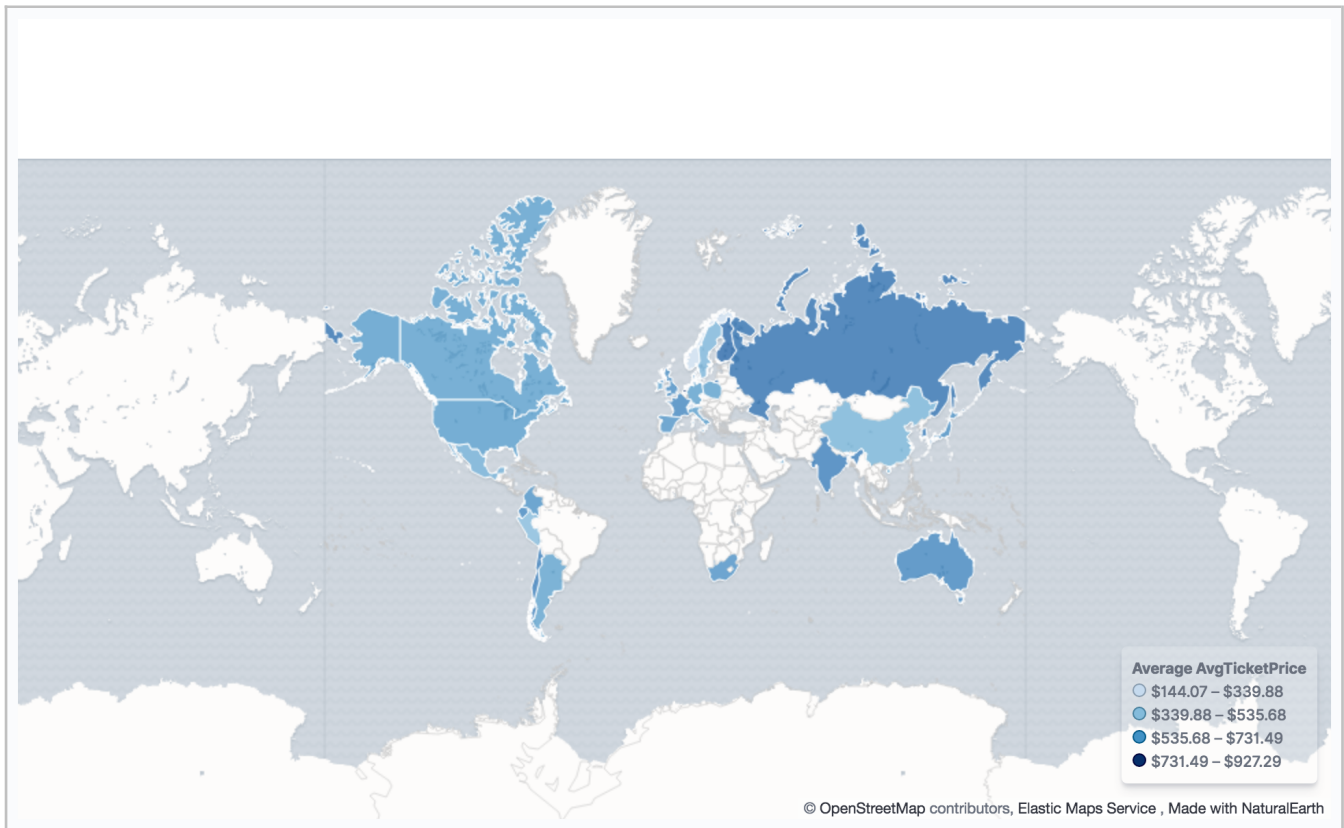

[Flights] Airline Carrier

[Flights] Flight Count and Average Ticket Price

[Flights] Total Flights

335
Total Flights

[Flights] Average Ticket Price

\$576.16
Avg. Ticket Price

[Flights] Total Flight Delays

[Flights] Flight Delays

[Flights] Delays & Cancellations

[Flights] Total Flight Cancellations

[Flights] Flight Cancellations

[Flights] Delay Type

[Flights] Delay Buckets

[Flights] Origin Country vs. Destination Country

[Flights] Airport Connections (Hover Over Airport)

[Flights] Destination Weather

[Flights] Origin Country Ticket Prices

[Flights] Destination Airport

[Flights] Flight Log

| 1-50 of 335 < > | | | | | | |
|-------------------------------|------------------|----------------|---------------|--------------|-------------|---------------|
| Time ▾ | Carrier | OriginCityName | OriginCountry | DestCityName | DestCountry | FlightTimeMin |
| > Feb 25, 2019 @ 13:54:34.000 | Kibana Airlines | Bergamo | IT | Bangalore | IN | 427.301 |
| > Feb 25, 2019 @ 13:49:56.000 | ES-Air | Quito | EC | Moline | US | 297.797 |
| > Feb 25, 2019 @ 13:44:35.000 | JetBeats | Rome | IT | Mexico City | MX | 570.263 |
| > Feb 25, 2019 @ 13:36:47.000 | ES-Air | Belleville | US | Vienna | AT | 469.244 |
| > Feb 25, 2019 @ 13:36:20.000 | JetBeats | Johannesburg | ZA | Ottawa | CA | 726.755 |
| > Feb 25, 2019 @ 13:32:22.000 | Kibana Airlines | Rome | IT | London | GB | 70.094 |
| > Feb 25, 2019 @ 13:31:58.000 | Logstash Airways | San Juan | PR | Buenos Aires | AR | 787.477 |
| > Feb 25, 2019 @ 13:29:53.000 | JetBeats | Bergamo | IT | Rome | IT | 25.069 |
| > Feb 25, 2019 @ 13:26:29.000 | ES-Air | Seattle | US | Stockholm | SE | 690.483 |
| > Feb 25, 2019 @ 13:22:41.000 | ES-Air | Cagliari | IT | New Delhi | IN | 329.356 |
| > Feb 25, 2019 @ 13:22:41.000 | ES-Air | London | GB | Milan | IT | 180.027 |
| > Feb 25, 2019 @ 13:19:41.000 | Logstash Airways | Buenos Aires | AR | Vienna | AT | 622.26 |