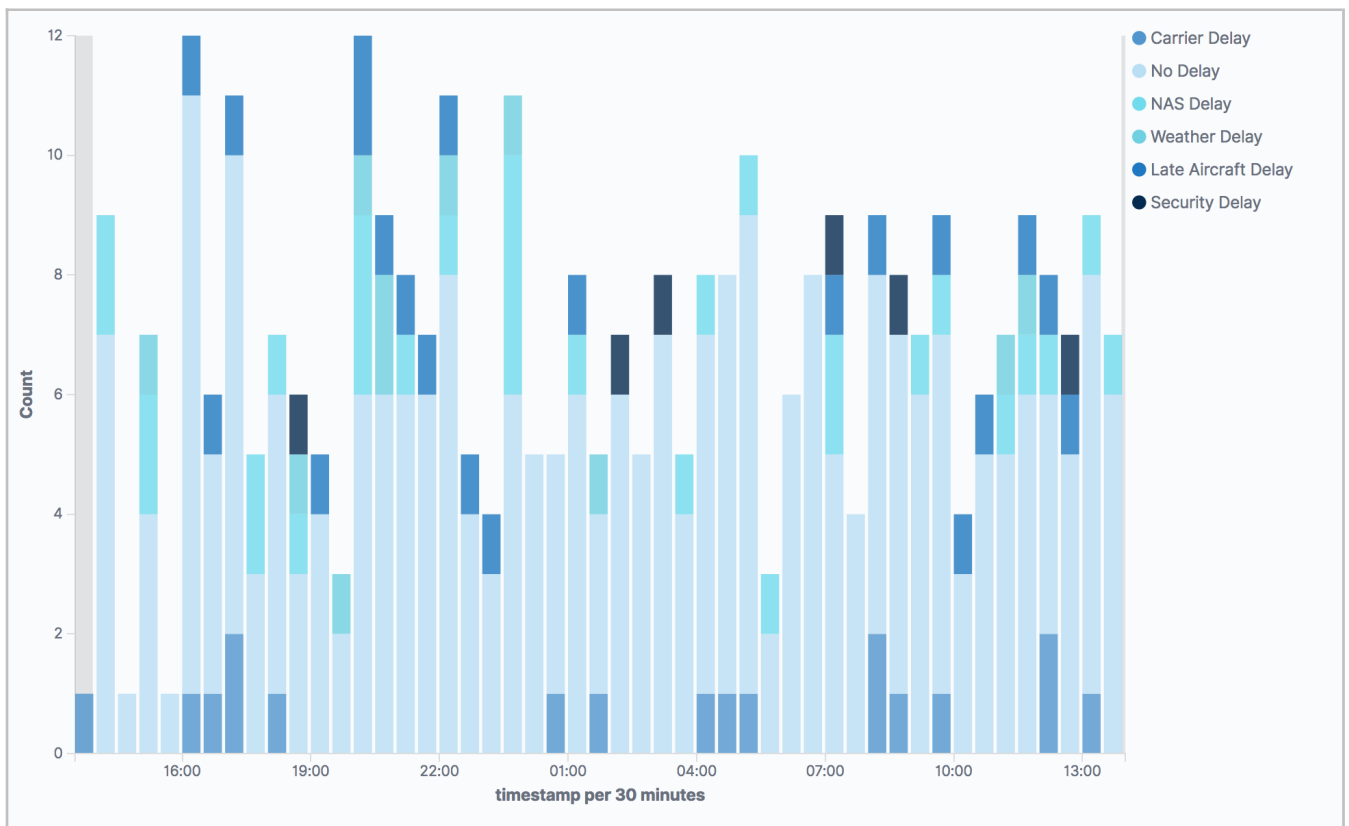

[Flights] Airline Carrier

[Flights] Flight Count and Average Ticket Price

[Flights] Total Flights

335
Total Flights

[Flights] Average Ticket Price

\$576.16
Avg. Ticket Price

[Flights] Total Flight Delays

[Flights] Flight Delays

[Flights] Delays & Cancellations

[Flights] Total Flight Cancellations

[Flights] Flight Cancellations

[Flights] Delay Type

[Flights] Delay Buckets

[Flights] Origin Country vs. Destination Country

[Flights] Airport Connections (Hover Over Airport)

[Flights] Destination Weather

[Flights] Origin Country Ticket Prices

[Flights] Destination Airport

[Flights] Flight Log

| 1-50 of 335 < > | | | | | | |
|-------------------------------|------------------|----------------|---------------|--------------|-------------|---------------|
| Time ▾ | Carrier | OriginCityName | OriginCountry | DestCityName | DestCountry | FlightTimeMin |
| > Feb 25, 2019 @ 13:54:34.000 | Kibana Airlines | Bergamo | IT | Bangalore | IN | 427.301 |
| > Feb 25, 2019 @ 13:49:56.000 | ES-Air | Quito | EC | Moline | US | 297.797 |
| > Feb 25, 2019 @ 13:44:35.000 | JetBeats | Rome | IT | Mexico City | MX | 570.263 |
| > Feb 25, 2019 @ 13:36:47.000 | ES-Air | Belleville | US | Vienna | AT | 469.244 |
| > Feb 25, 2019 @ 13:36:20.000 | JetBeats | Johannesburg | ZA | Ottawa | CA | 726.755 |
| > Feb 25, 2019 @ 13:32:22.000 | Kibana Airlines | Rome | IT | London | GB | 70.094 |
| > Feb 25, 2019 @ 13:31:58.000 | Logstash Airways | San Juan | PR | Buenos Aires | AR | 787.477 |
| > Feb 25, 2019 @ 13:29:53.000 | JetBeats | Bergamo | IT | Rome | IT | 25.069 |
| > Feb 25, 2019 @ 13:26:29.000 | ES-Air | Seattle | US | Stockholm | SE | 690.483 |
| > Feb 25, 2019 @ 13:22:41.000 | ES-Air | Cagliari | IT | New Delhi | IN | 329.356 |
| > Feb 25, 2019 @ 13:22:41.000 | ES-Air | London | GB | Milan | IT | 180.027 |
| > Feb 25, 2019 @ 13:19:41.000 | Logstash Airways | Buenos Aires | AR | Vienna | AT | 622.26 |