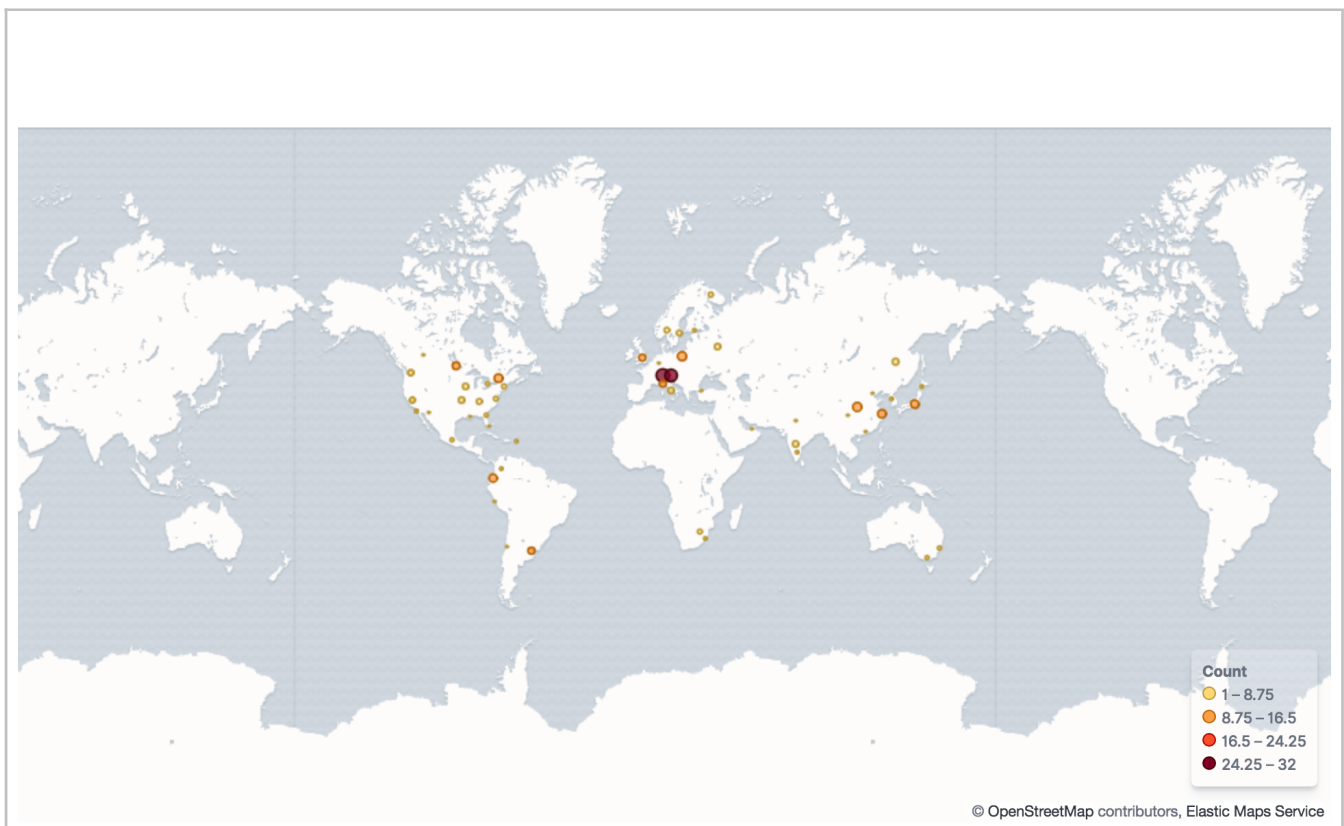

[Flights] Delays & Cancellations

[Flights] Total Flight Cancellations

[Flights] Flight Cancellations

[Flights] Delay Type

[Flights] Delay Buckets

[Flights] Origin Country vs. Destination Country

[Flights] Airport Connections (Hover Over Airport)

[Flights] Destination Weather

[Flights] Origin Country Ticket Prices

[Flights] Destination Airport

[Flights] Flight Log

1-50 of 308 < >						
Time ▾	Carrier	OriginCityName	OriginCountry	DestCityName	DestCountry	FlightTimeMin
> Feb 25, 2019 @ 11:23:15.000	Logstash Airways	Chitose / Tomakomai	JP	Warsaw	PL	502.921
> Feb 25, 2019 @ 11:18:05.000	JetBeats	Winnipeg	CA	Winnipeg	CA	0
> Feb 25, 2019 @ 11:16:58.000	Logstash Airways	Berlin	DE	Washington	US	631.329
> Feb 25, 2019 @ 11:14:29.000	ES-Air	Orlando	US	Winnipeg	CA	159.335
> Feb 25, 2019 @ 11:14:12.000	JetBeats	Seoul	KR	Moline	US	805.6
> Feb 25, 2019 @ 11:10:22.000	JetBeats	Cape Town	ZA	Quito	EC	887.347
> Feb 25, 2019 @ 11:07:30.000	Kibana Airlines	Zurich	CH	Zurich	CH	135
> Feb 25, 2019 @ 10:55:11.000	Logstash Airways	Munich	DE	Tokyo	JP	670.718
> Feb 25, 2019 @ 10:52:17.000	Kibana Airlines	Naples	IT	San Francisco	US	684.056
> Feb 25, 2019 @ 10:49:39.000	Kibana Airlines	Naples	IT	Venice	IT	48.55
> Feb 25, 2019 @ 10:48:28.000	ES-Air	Warsaw	PL	Zurich	CH	60.79