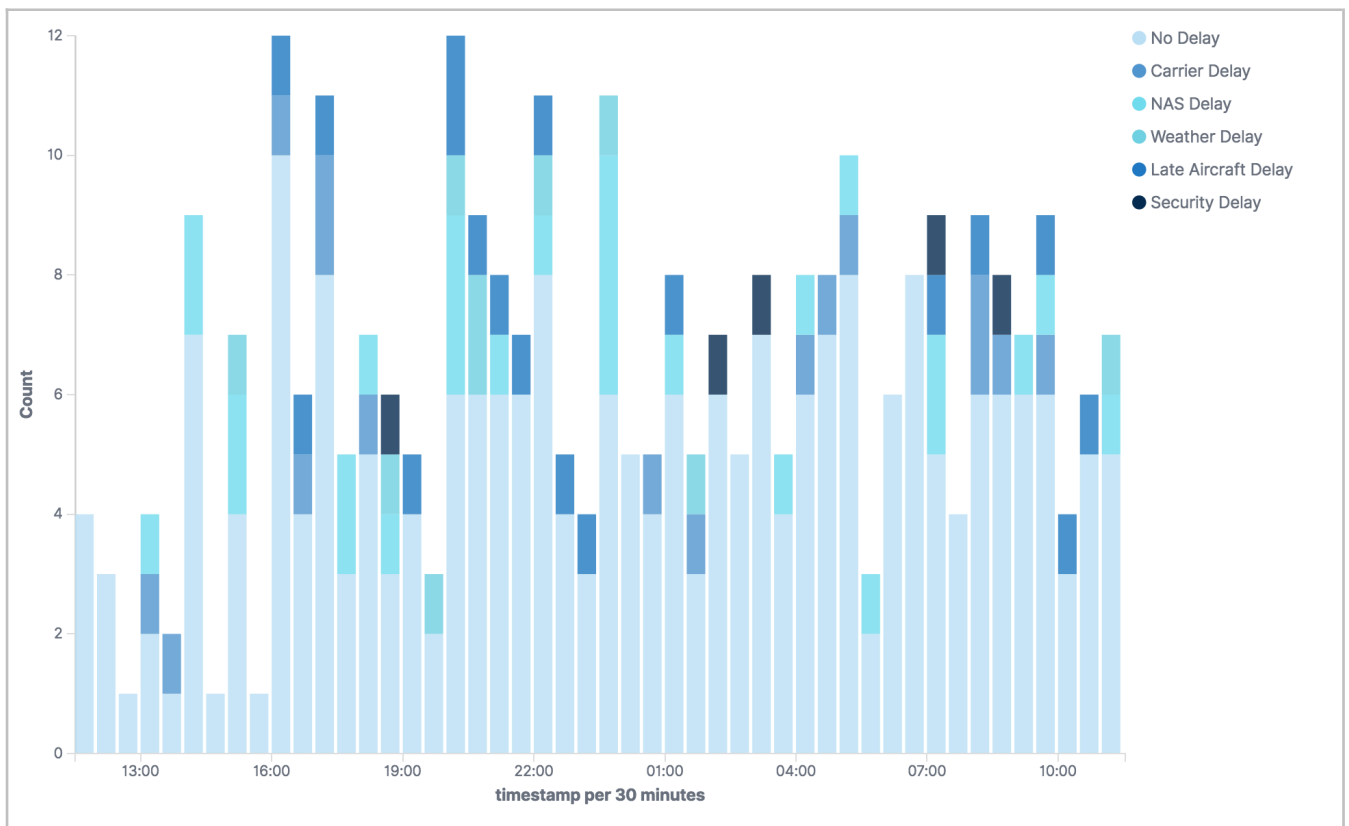

[Flights] Airline Carrier

[Flights] Flight Count and Average Ticket Price

[Flights] Total Flights

308
Total Flights

[Flights] Average Ticket Price

\$589.67
Avg. Ticket Price

[Flights] Total Flight Delays

[Flights] Flight Delays

[Flights] Delays & Cancellations

[Flights] Total Flight Cancellations

[Flights] Flight Cancellations

[Flights] Delay Type

[Flights] Delay Buckets

[Flights] Origin Country vs. Destination Country

[Flights] Airport Connections (Hover Over Airport)