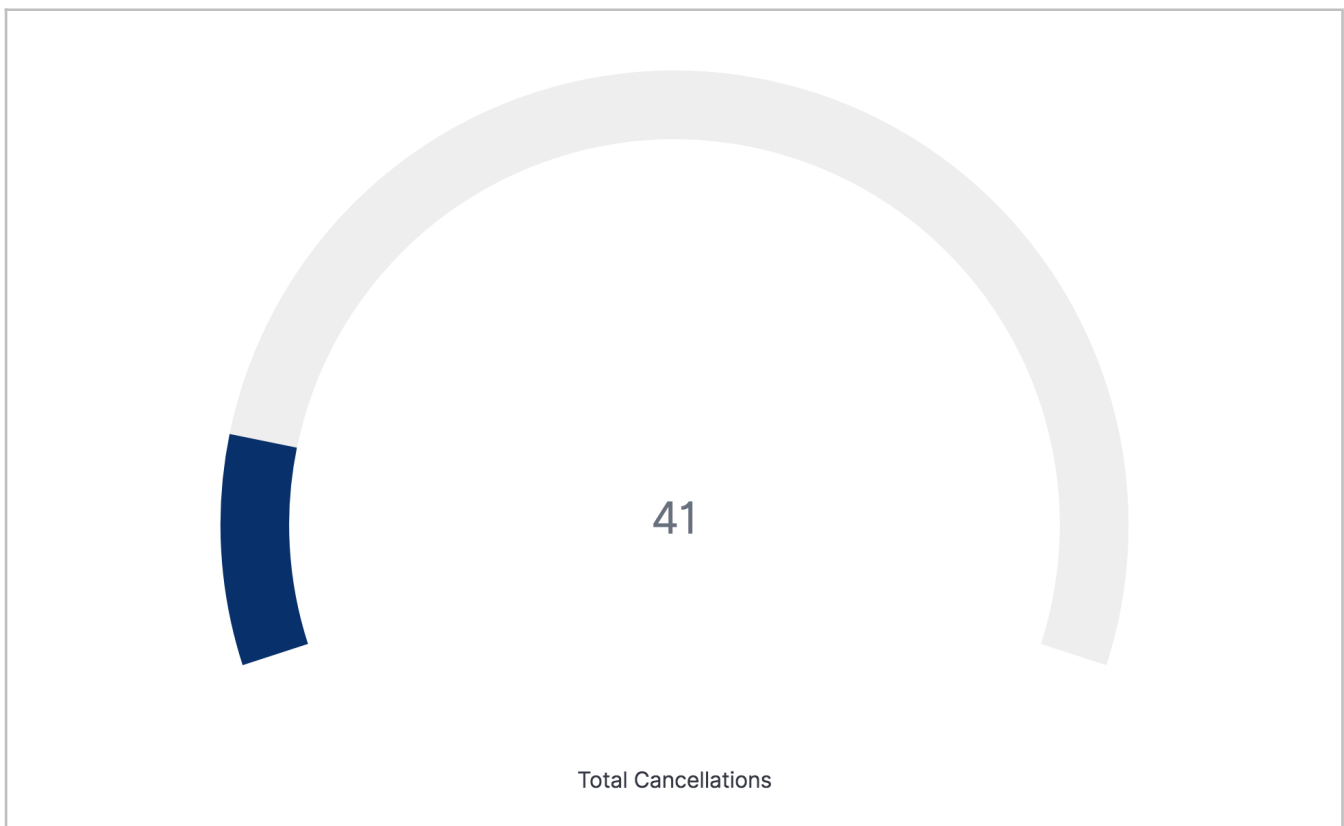

[Flights] Total Flight Cancellations