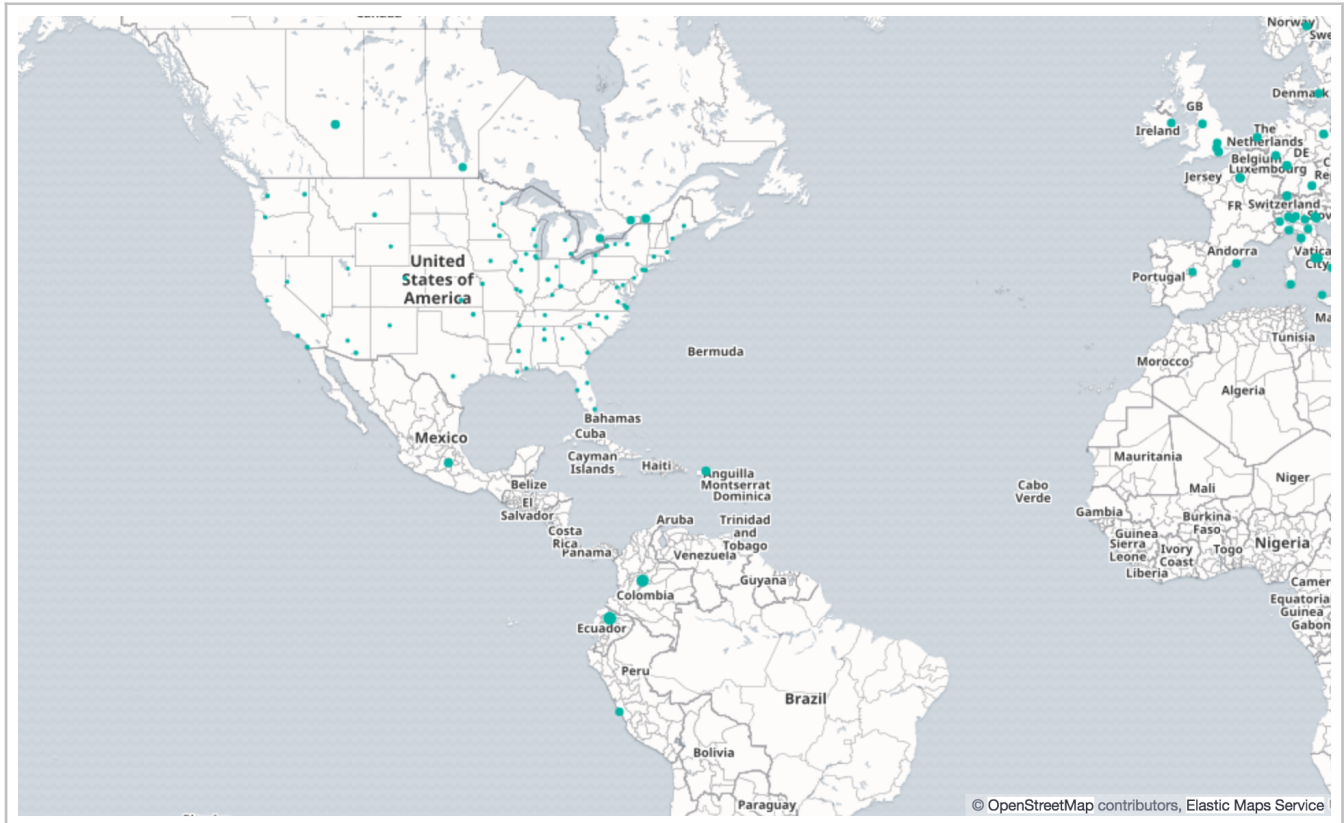

[Flights] Delays & Cancellations

[Flights] Total Flight Cancellations

[Flights] Flight Cancellations

[Flights] Delay Type

[Flights] Delay Buckets

[Flights] Origin Country vs. Destination Country

[Flights] Airport Connections (Hover Over Airport)

[Flights] Destination Weather

[Flights] Origin Country Ticket Prices

[Flights] Destination Airport

[Flights] Flight Log

1-50 of 308 < >						
Time ▾	Carrier	OriginCityName	OriginCountry	DestCityName	DestCountry	FlightTimeMin
> Feb 25, 2019 @ 11:23:15.000	Logstash Airways	Chitose / Tomakomai	JP	Warsaw	PL	502.921
> Feb 25, 2019 @ 11:18:05.000	JetBeats	Winnipeg	CA	Winnipeg	CA	0
> Feb 25, 2019 @ 11:16:58.000	Logstash Airways	Berlin	DE	Washington	US	631.329
> Feb 25, 2019 @ 11:14:29.000	ES-Air	Orlando	US	Winnipeg	CA	159.335
> Feb 25, 2019 @ 11:14:12.000	JetBeats	Seoul	KR	Moline	US	805.6
> Feb 25, 2019 @ 11:10:22.000	JetBeats	Cape Town	ZA	Quito	EC	887.347
> Feb 25, 2019 @ 11:07:30.000	Kibana Airlines	Zurich	CH	Zurich	CH	135
> Feb 25, 2019 @ 10:55:11.000	Logstash Airways	Munich	DE	Tokyo	JP	670.718
> Feb 25, 2019 @ 10:52:17.000	Kibana Airlines	Naples	IT	San Francisco	US	684.056
> Feb 25, 2019 @ 10:49:39.000	Kibana Airlines	Naples	IT	Venice	IT	48.55
> Feb 25, 2019 @ 10:48:28.000	ES-Air	Warsaw	PL	Zurich	CH	60.79