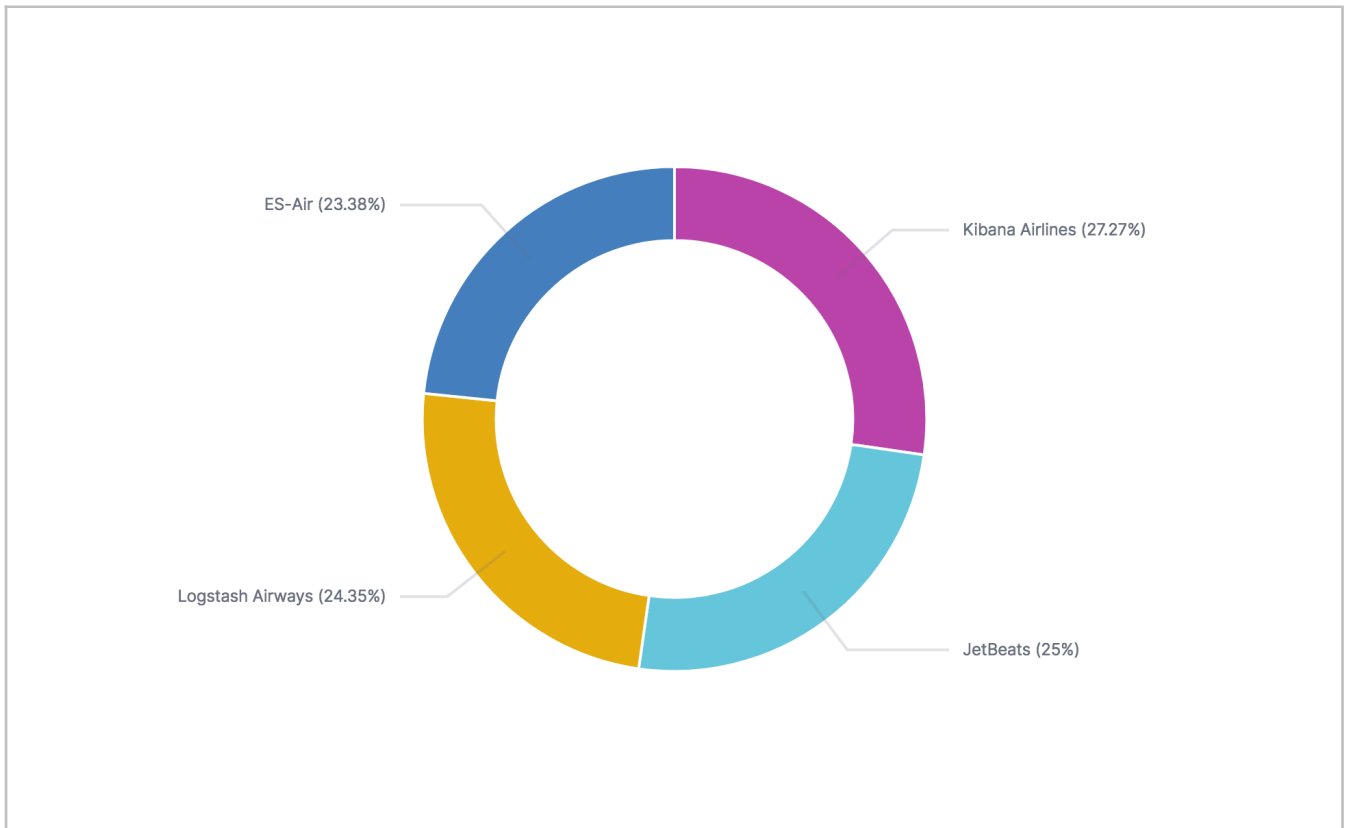

[Flights] Controls

Origin City

Destination City

Average Ticket Price
 

[Flights] Markdown Instructions

Sample Flight data

This dashboard contains sample data for you to play with. You can view it, search it, and interact with the visualizations. For more information about Kibana, check our [docs](#).

[Flights] Airline Carrier

[Flights] Flight Count and Average Ticket Price

[Flights] Total Flights

308
Total Flights

[Flights] Average Ticket Price

\$589.67
Avg. Ticket Price

[Flights] Total Flight Delays

[Flights] Flight Delays

[Flights] Delays & Cancellations

[Flights] Total Flight Cancellations

[Flights] Flight Cancellations

[Flights] Delay Type

[Flights] Delay Buckets

[Flights] Origin Country vs. Destination Country

[Flights] Airport Connections (Hover Over Airport)