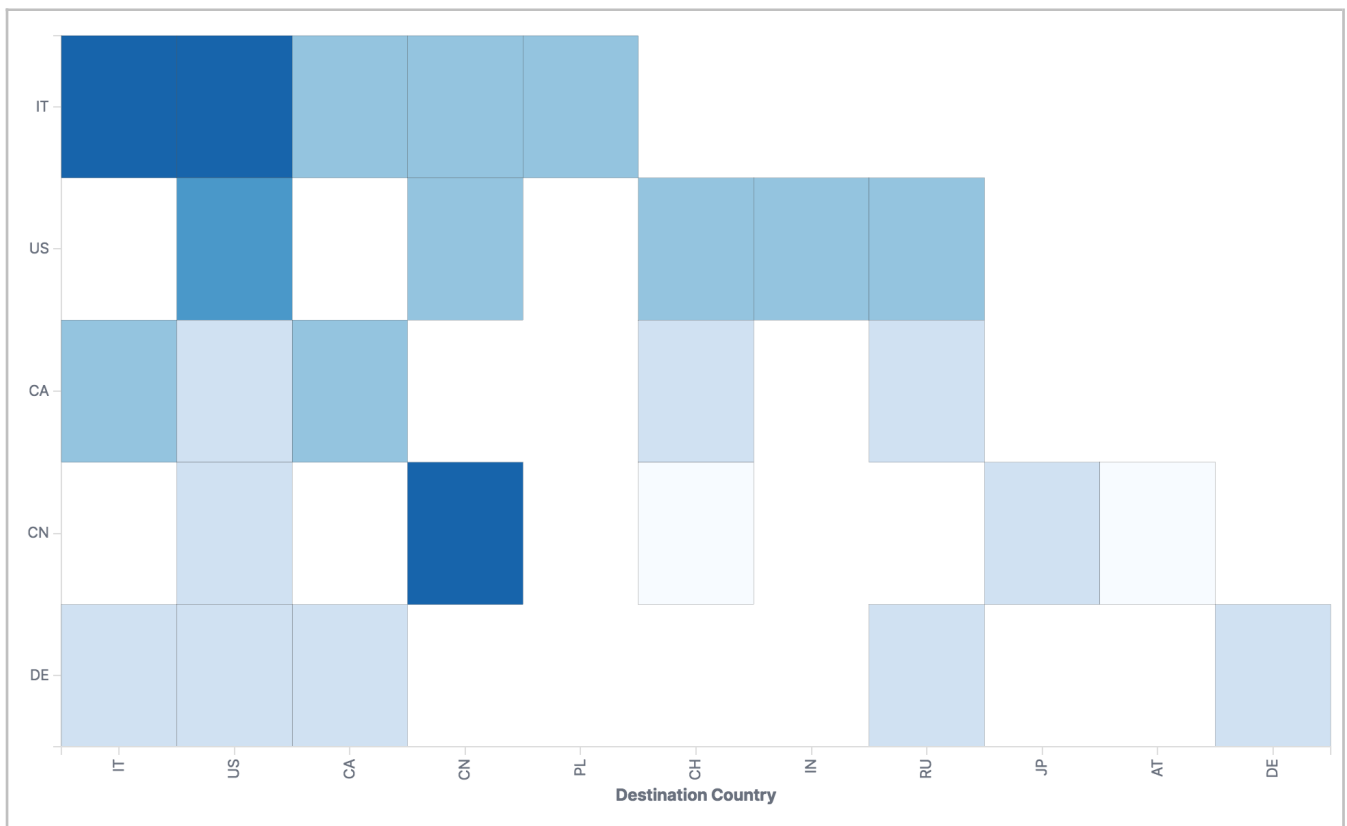

[Flights] Controls

Origin City

Destination City

Average Ticket Price
 

[Flights] Markdown Instructions

Sample Flight data

This dashboard contains sample data for you to play with. You can view it, search it, and interact with the visualizations. For more information about Kibana, check our [docs](#).

[Flights] Airline Carrier

[Flights] Flight Count and Average Ticket Price

[Flights] Total Flights

308
Total Flights

[Flights] Average Ticket Price

\$589.67
Avg. Ticket Price

[Flights] Total Flight Delays

[Flights] Flight Delays

[Flights] Delays & Cancellations

[Flights] Total Flight Cancellations

[Flights] Flight Cancellations

[Flights] Delay Type

[Flights] Delay Buckets

[Flights] Origin Country vs. Destination Country

[Flights] Airport Connections (Hover Over Airport)

[Flights] Destination Weather

[Flights] Origin Country Ticket Prices

[Flights] Destination Airport

[Flights] Flight Log

1-50 of 308 < >						
Time ▾	Carrier	OriginCityName	OriginCountry	DestCityName	DestCountry	FlightTimeMin
> Feb 25, 2019 @ 11:23:15.000	Logstash Airways	Chitose / Tomakomai	JP	Warsaw	PL	502.921
> Feb 25, 2019 @ 11:18:05.000	JetBeats	Winnipeg	CA	Winnipeg	CA	0
> Feb 25, 2019 @ 11:16:58.000	Logstash Airways	Berlin	DE	Washington	US	631.329
> Feb 25, 2019 @ 11:14:29.000	ES-Air	Orlando	US	Winnipeg	CA	159.335
> Feb 25, 2019 @ 11:14:12.000	JetBeats	Seoul	KR	Moline	US	805.6
> Feb 25, 2019 @ 11:10:22.000	JetBeats	Cape Town	ZA	Quito	EC	887.347
> Feb 25, 2019 @ 11:07:30.000	Kibana Airlines	Zurich	CH	Zurich	CH	135
> Feb 25, 2019 @ 10:55:11.000	Logstash Airways	Munich	DE	Tokyo	JP	670.718
> Feb 25, 2019 @ 10:52:17.000	Kibana Airlines	Naples	IT	San Francisco	US	684.056
> Feb 25, 2019 @ 10:49:39.000	Kibana Airlines	Naples	IT	Venice	IT	48.55
> Feb 25, 2019 @ 10:48:28.000	ES-Air	Warsaw	PL	Zurich	CH	60.79