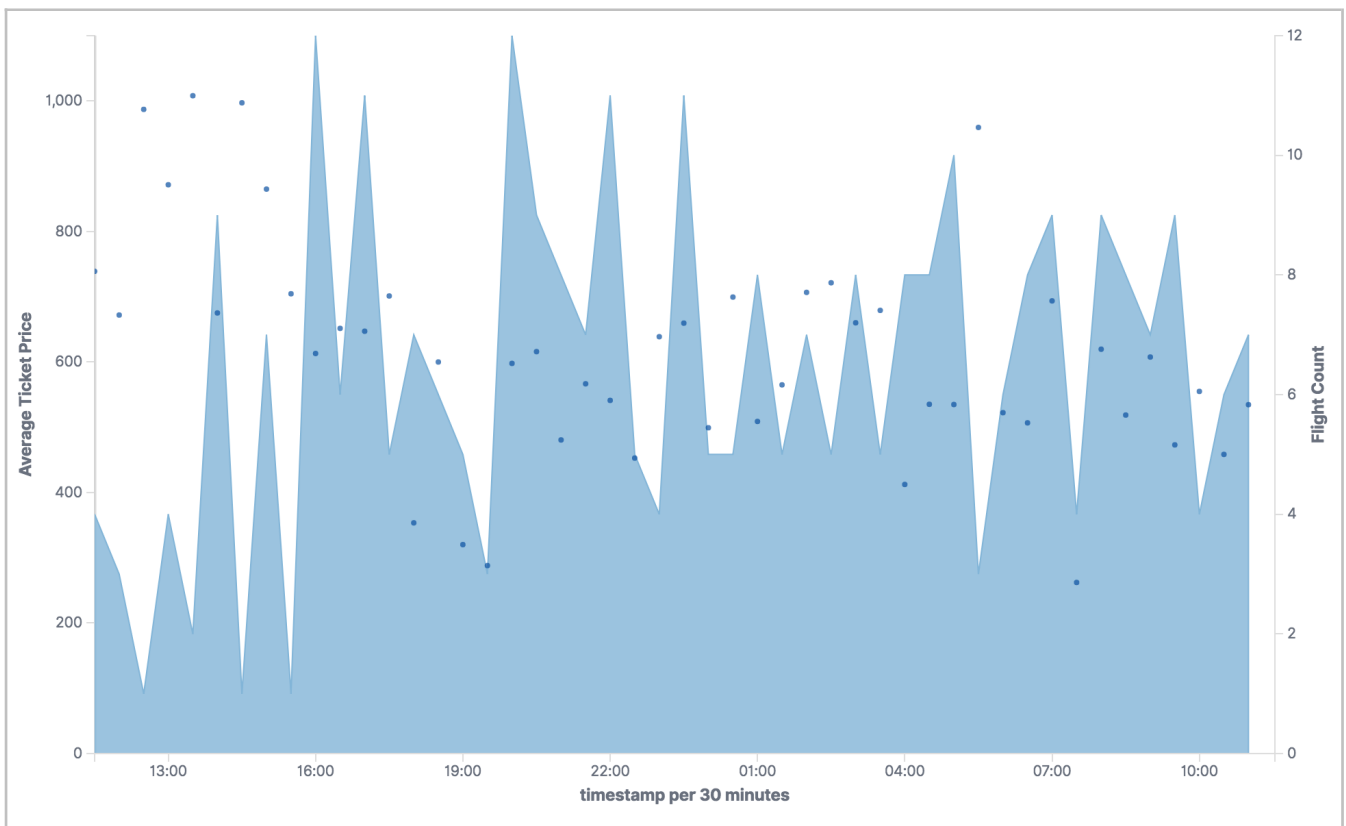

[Flights] Controls

Origin City

Destination City

Average Ticket Price
 

[Flights] Markdown Instructions

Sample Flight data

This dashboard contains sample data for you to play with. You can view it, search it, and interact with the visualizations. For more information about Kibana, check our [docs](#).

[Flights] Airline Carrier

[Flights] Flight Count and Average Ticket Price

[Flights] Total Flights

308
Total Flights

[Flights] Average Ticket Price

\$589.67
Avg. Ticket Price

[Flights] Total Flight Delays

[Flights] Flight Delays

[Flights] Delays & Cancellations

[Flights] Total Flight Cancellations

[Flights] Flight Cancellations

[Flights] Delay Type

[Flights] Delay Buckets

[Flights] Origin Country vs. Destination Country

[Flights] Airport Connections (Hover Over Airport)