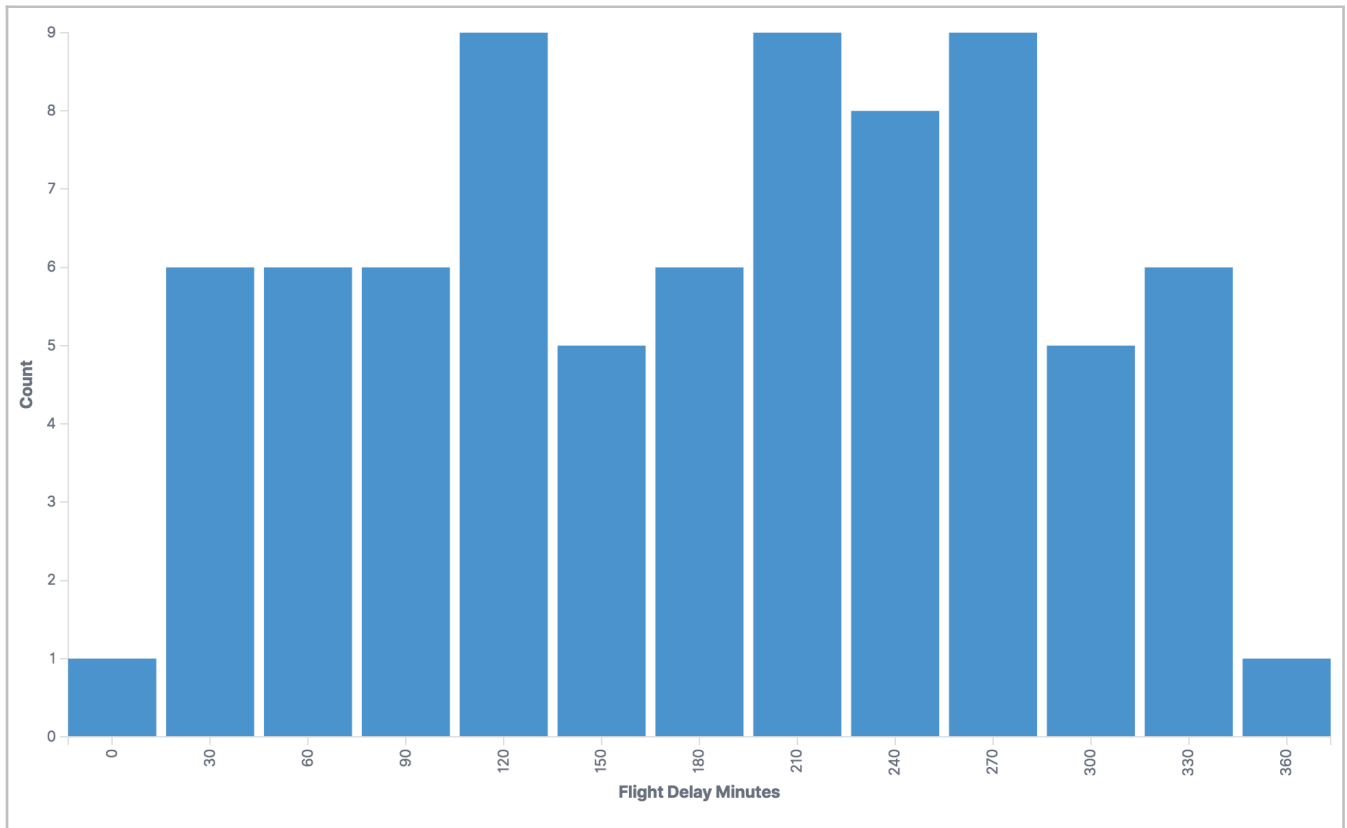

[Flights] Airline Carrier

[Flights] Flight Count and Average Ticket Price

[Flights] Total Flights

308
Total Flights

[Flights] Average Ticket Price

\$589.67
Avg. Ticket Price

[Flights] Total Flight Delays

[Flights] Flight Delays

[Flights] Delays & Cancellations

[Flights] Total Flight Cancellations

[Flights] Flight Cancellations

[Flights] Delay Type

[Flights] Delay Buckets

[Flights] Origin Country vs. Destination Country

[Flights] Airport Connections (Hover Over Airport)

[Flights] Destination Weather

[Flights] Origin Country Ticket Prices

[Flights] Destination Airport

[Flights] Flight Log

1-50 of 308 < >						
Time ▾	Carrier	OriginCityName	OriginCountry	DestCityName	DestCountry	FlightTimeMin
> Feb 25, 2019 @ 11:23:15.000	Logstash Airways	Chitose / Tomakomai	JP	Warsaw	PL	502.921
> Feb 25, 2019 @ 11:18:05.000	JetBeats	Winnipeg	CA	Winnipeg	CA	0
> Feb 25, 2019 @ 11:16:58.000	Logstash Airways	Berlin	DE	Washington	US	631.329
> Feb 25, 2019 @ 11:14:29.000	ES-Air	Orlando	US	Winnipeg	CA	159.335
> Feb 25, 2019 @ 11:14:12.000	JetBeats	Seoul	KR	Moline	US	805.6
> Feb 25, 2019 @ 11:10:22.000	JetBeats	Cape Town	ZA	Quito	EC	887.347
> Feb 25, 2019 @ 11:07:30.000	Kibana Airlines	Zurich	CH	Zurich	CH	135
> Feb 25, 2019 @ 10:55:11.000	Logstash Airways	Munich	DE	Tokyo	JP	670.718
> Feb 25, 2019 @ 10:52:17.000	Kibana Airlines	Naples	IT	San Francisco	US	684.056
> Feb 25, 2019 @ 10:49:39.000	Kibana Airlines	Naples	IT	Venice	IT	48.55
> Feb 25, 2019 @ 10:48:28.000	ES-Air	Warsaw	PL	Zurich	CH	60.79