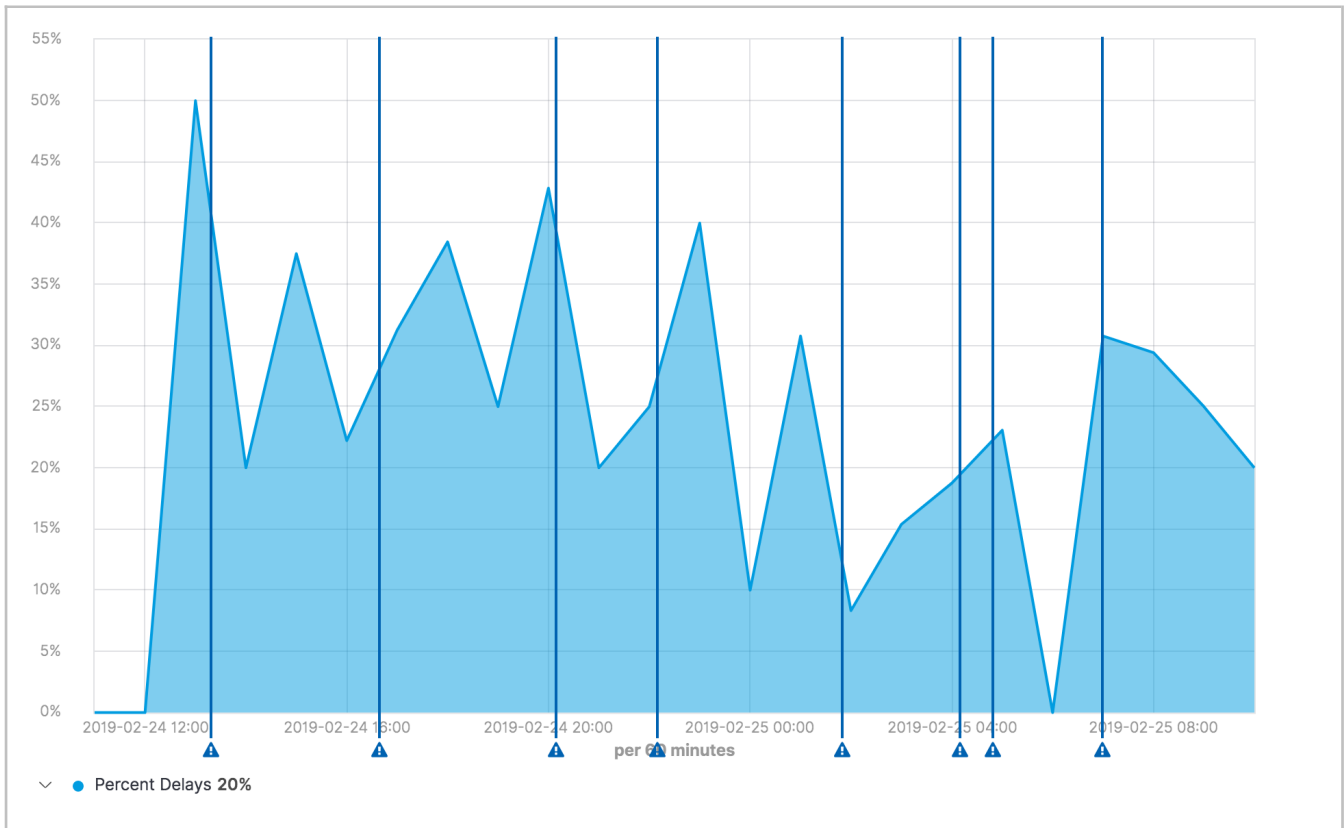

[Flights] Controls

Origin City

Destination City

Average Ticket Price
 

[Flights] Markdown Instructions

Sample Flight data

This dashboard contains sample data for you to play with. You can view it, search it, and interact with the visualizations. For more information about Kibana, check our [docs](#).

[Flights] Airline Carrier

[Flights] Flight Count and Average Ticket Price

[Flights] Total Flights

308
Total Flights

[Flights] Average Ticket Price

\$589.67
Avg. Ticket Price

[Flights] Total Flight Delays

[Flights] Flight Delays

[Flights] Delays & Cancellations

[Flights] Total Flight Cancellations

[Flights] Flight Cancellations

[Flights] Delay Type

[Flights] Delay Buckets

[Flights] Origin Country vs. Destination Country

[Flights] Airport Connections (Hover Over Airport)