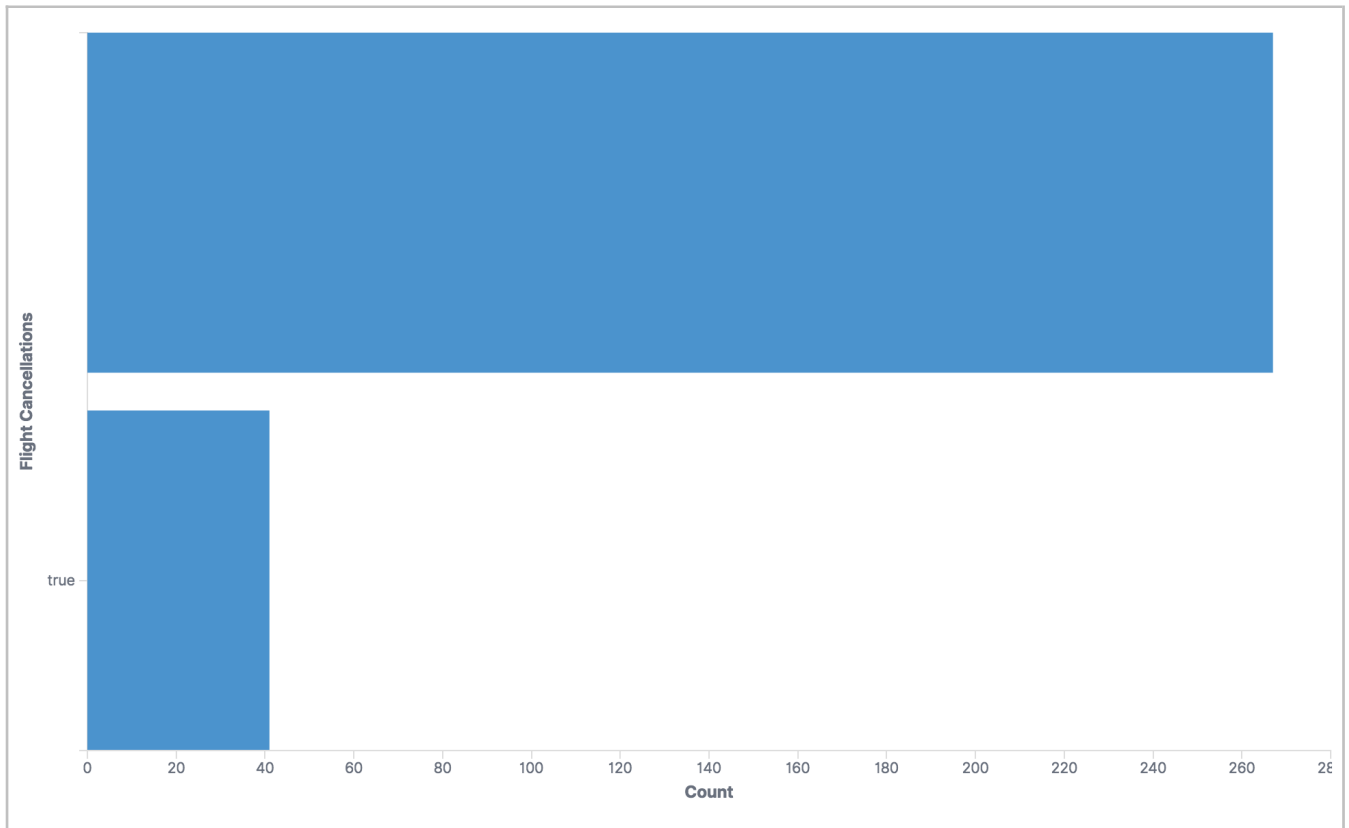

[Flights] Controls

Origin City

Destination City

Average Ticket Price
 

[Flights] Markdown Instructions

Sample Flight data

This dashboard contains sample data for you to play with. You can view it, search it, and interact with the visualizations. For more information about Kibana, check our [docs](#).

[Flights] Airline Carrier

[Flights] Flight Count and Average Ticket Price

[Flights] Total Flights

308
Total Flights

[Flights] Average Ticket Price

\$589.67
Avg. Ticket Price

[Flights] Total Flight Delays

[Flights] Flight Delays

[Flights] Delays & Cancellations

[Flights] Total Flight Cancellations

[Flights] Flight Cancellations

[Flights] Delay Type

[Flights] Delay Buckets

[Flights] Origin Country vs. Destination Country

[Flights] Airport Connections (Hover Over Airport)