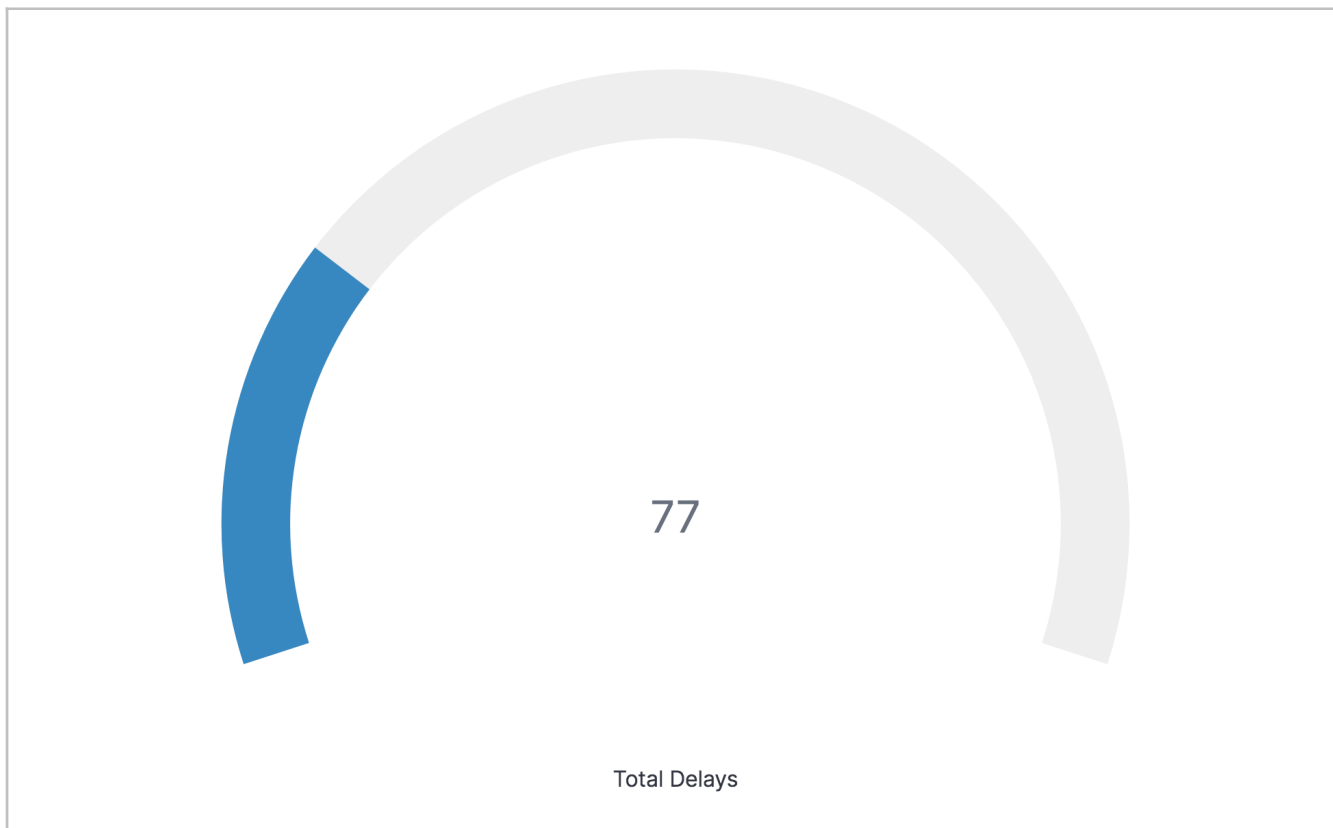

[Flights] Airline Carrier

[Flights] Flight Count and Average Ticket Price

[Flights] Total Flights

308
Total Flights

[Flights] Average Ticket Price

\$589.67
Avg. Ticket Price

[Flights] Total Flight Delays

[Flights] Flight Delays