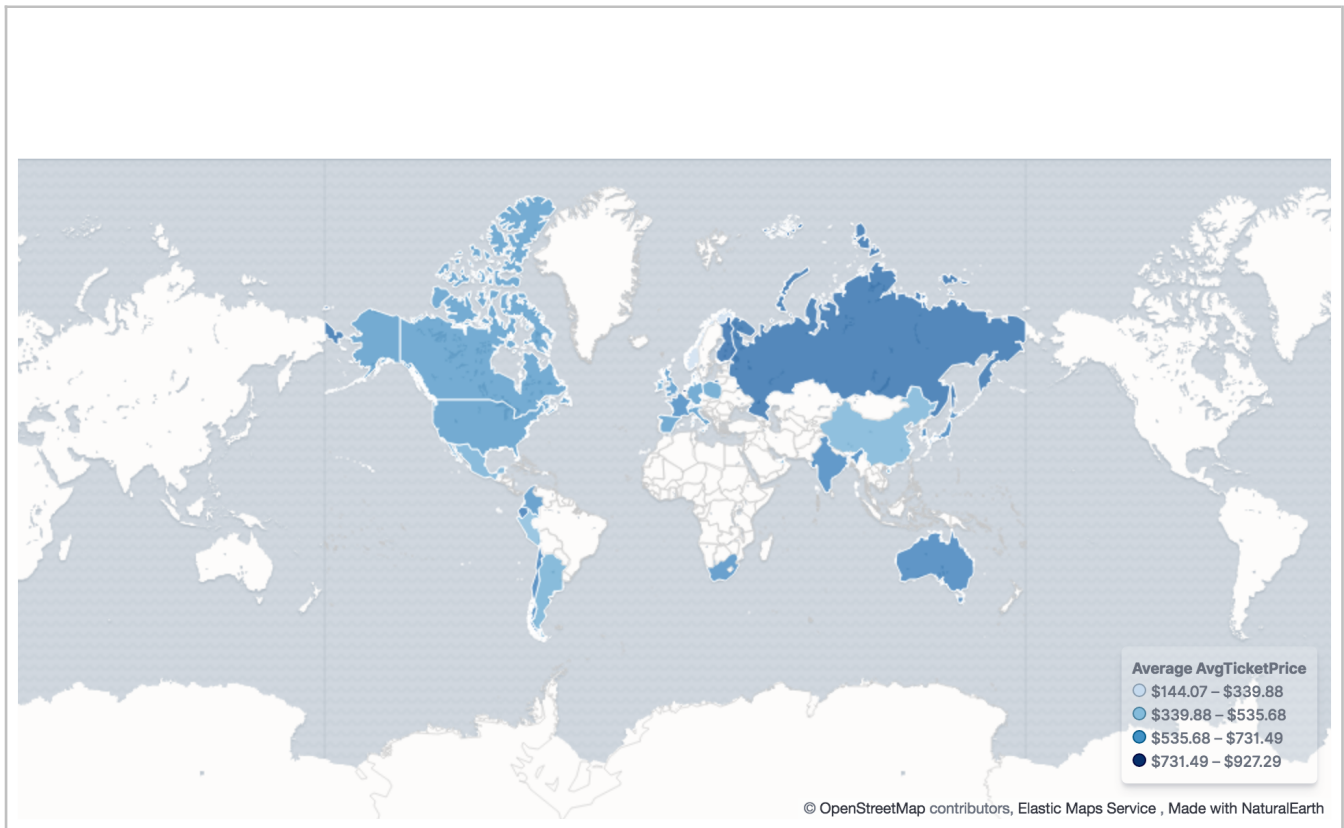

[Flights] Airline Carrier

[Flights] Flight Count and Average Ticket Price

[Flights] Total Flights

308
Total Flights

[Flights] Average Ticket Price

\$589.67
Avg. Ticket Price

[Flights] Total Flight Delays

[Flights] Flight Delays

[Flights] Delays & Cancellations

[Flights] Total Flight Cancellations

[Flights] Flight Cancellations

[Flights] Delay Type

[Flights] Delay Buckets

[Flights] Origin Country vs. Destination Country

[Flights] Airport Connections (Hover Over Airport)

[Flights] Destination Weather

[Flights] Origin Country Ticket Prices

[Flights] Destination Airport

[Flights] Flight Log

1-50 of 308 < >						
Time ▾	Carrier	OriginCityName	OriginCountry	DestCityName	DestCountry	FlightTimeMin
> Feb 25, 2019 @ 11:23:15.000	Logstash Airways	Chitose / Tomakomai	JP	Warsaw	PL	502.921
> Feb 25, 2019 @ 11:18:05.000	JetBeats	Winnipeg	CA	Winnipeg	CA	0
> Feb 25, 2019 @ 11:16:58.000	Logstash Airways	Berlin	DE	Washington	US	631.329
> Feb 25, 2019 @ 11:14:29.000	ES-Air	Orlando	US	Winnipeg	CA	159.335
> Feb 25, 2019 @ 11:14:12.000	JetBeats	Seoul	KR	Moline	US	805.6
> Feb 25, 2019 @ 11:10:22.000	JetBeats	Cape Town	ZA	Quito	EC	887.347
> Feb 25, 2019 @ 11:07:30.000	Kibana Airlines	Zurich	CH	Zurich	CH	135
> Feb 25, 2019 @ 10:55:11.000	Logstash Airways	Munich	DE	Tokyo	JP	670.718
> Feb 25, 2019 @ 10:52:17.000	Kibana Airlines	Naples	IT	San Francisco	US	684.056
> Feb 25, 2019 @ 10:49:39.000	Kibana Airlines	Naples	IT	Venice	IT	48.55
> Feb 25, 2019 @ 10:48:28.000	ES-Air	Warsaw	PL	Zurich	CH	60.79