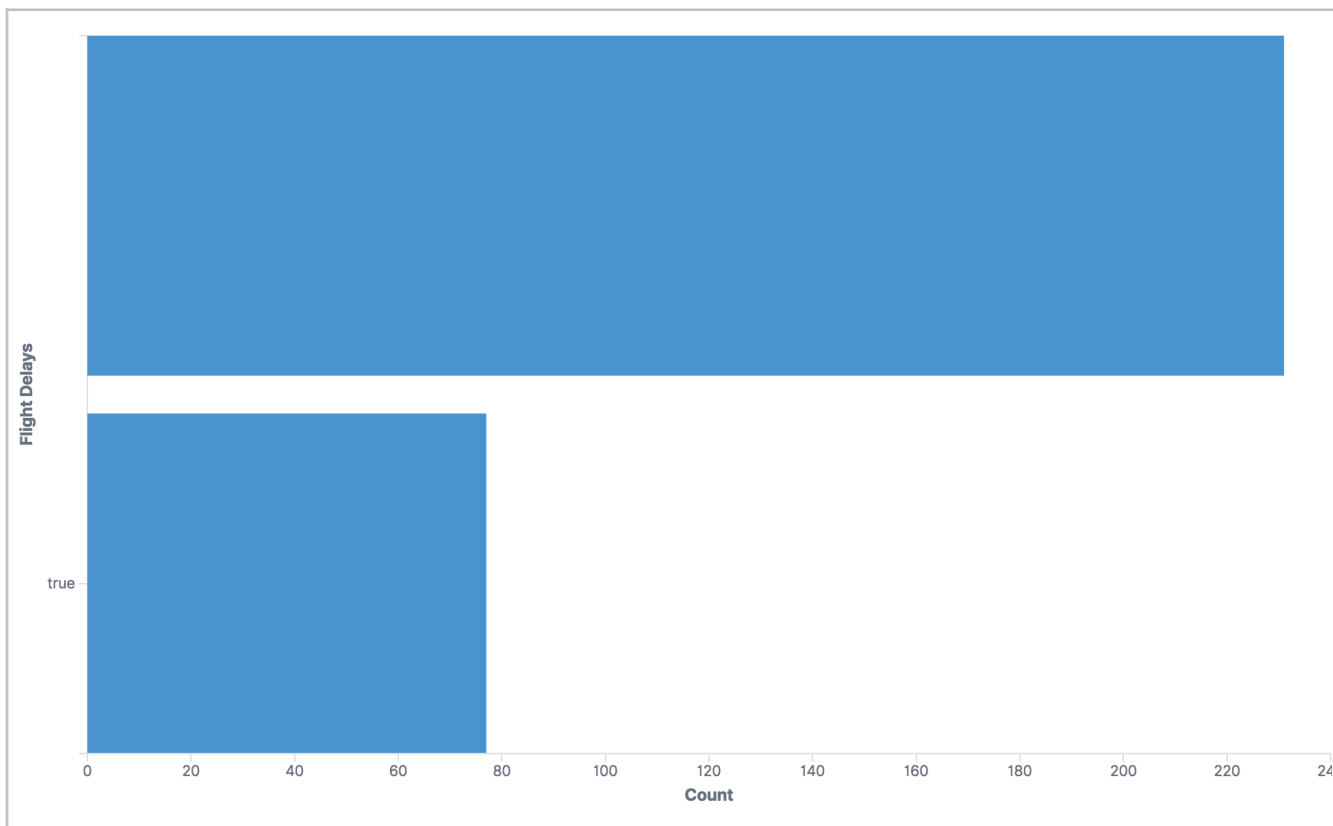

[Flights] Controls

Origin City

Destination City

Average Ticket Price
 

[Flights] Markdown Instructions

Sample Flight data

This dashboard contains sample data for you to play with. You can view it, search it, and interact with the visualizations. For more information about Kibana, check our [docs](#).

[Flights] Airline Carrier

[Flights] Flight Count and Average Ticket Price

[Flights] Total Flights

308
Total Flights

[Flights] Average Ticket Price

\$589.67
Avg. Ticket Price

[Flights] Total Flight Delays

[Flights] Flight Delays

[Flights] Delays & Cancellations

[Flights] Total Flight Cancellations

[Flights] Flight Cancellations

[Flights] Delay Type

[Flights] Delay Buckets

[Flights] Origin Country vs. Destination Country

[Flights] Airport Connections (Hover Over Airport)