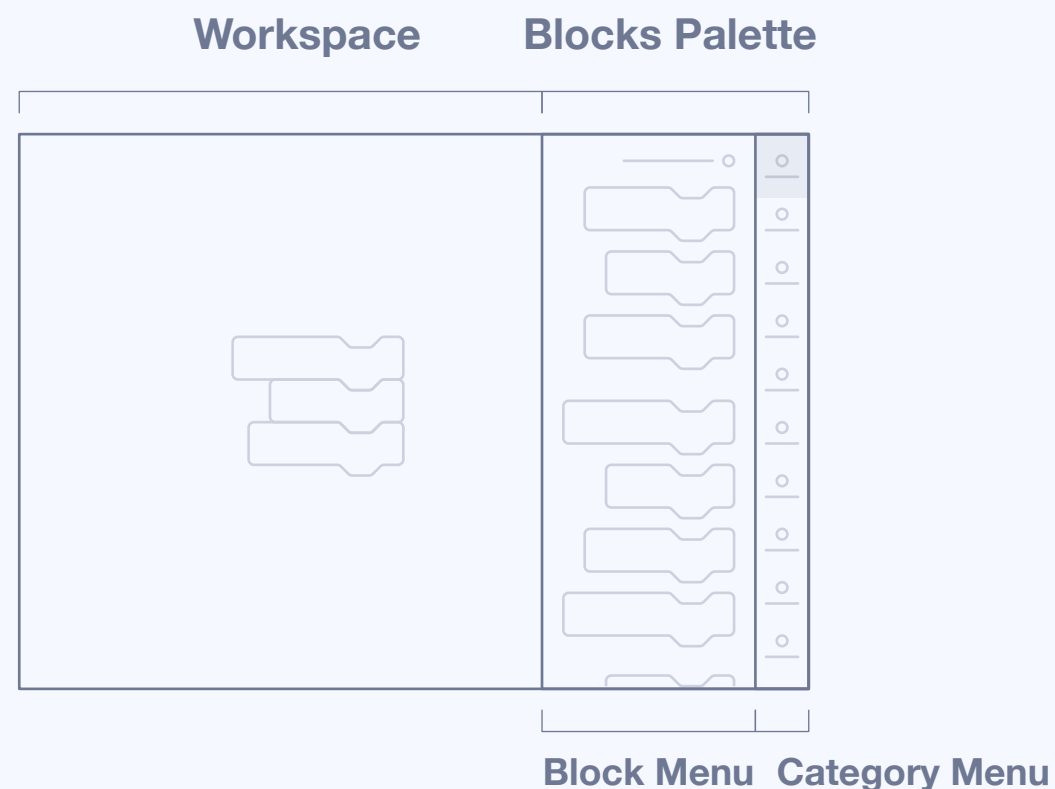

- Tabs
- Anchor Scrolling

Positionable Relative to Blocks Menu

Vertical Blocks:

- Top
- Left
- Right

Horizontal Blocks:

- Top
- Bottom

Blocks Menu

Display: Always Exposed

Scrolling Category Menu Workspace

Vertical Blocks:

- Vertical Scrolling
- Horizontal Scrolling

Horizontal Blocks:

- Horizontal Scrolling

Scrolling Style Options

Tab Navigation:

- Elastic Scrolling ?

Anchor Navigation:

- Infinite Scrolling through all Categories
- Elastic Scrolling ?

Additional Elements

- Checkboxes (e.g. enable reporters)
- Standard Buttons (e.g. 'Create Variable')
- Category Extension Titling
- Block Clustering (adding additional padding between blocks)

Blocks Palette

Display: Always Exposed

Positionable Relative to Workspace

Vertical Blocks:

- Left
- Right

Horizontal Blocks:

- Top
- Bottom

Dimensions